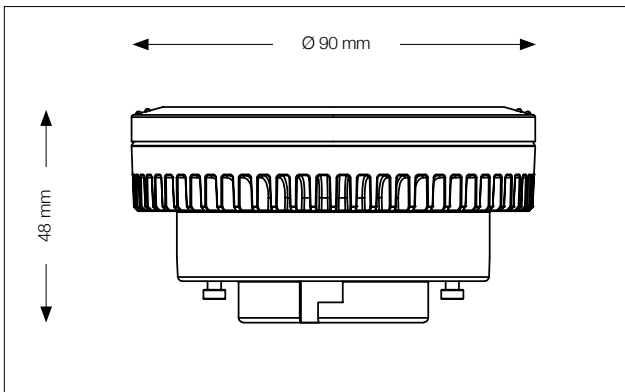

Mechanical parameters

MODEL NAME	E-CORE GX53			
Product code	LDFC727MX5EU	LDFC727WX5EU	LDFC927MX5EU	LDFC927WX5EU
Overall length (mm)	48	48	53	53
Diameter (mm)	90	90	90	90
Net weight (g)	155	155	195	195
Cap	GX53-1	GX53-1	GX53-1	GX53-1
Product code	LDFC740MX5EU	LDFC740WX5EU	LDFC940MX5EU	LDFC940WX5EU
Overall length (mm)	48	48	53	53
Diameter (mm)	90	90	90	90
Net weight (g)	155	155	195	195
Cap	GX53-1	GX53-1	GX53-1	GX53-1

Drawings

Logistic data

PRODUCT CODE	EAN/ITF CODE	PACKAGING TYPE	SIZE OF PACKAGING (mm) L x H x W	GROSS WEIGHT (g)
LDFC727MX5EU	4974550447584	Gift box (1 pcs)	102 x 102 x 58	178
	14974550447581	Outer carton (12 pcs)	217 x 311 x 131	2,000
LDFC727WX5EU	4974550447560	Gift box (1 pcs)	102 x 102 x 58	178
	14974550447567	Outer carton (12 pcs)	217 x 311 x 131	2,000
LDFC927MX5EU	4974550447621	Gift box (1 pcs)	102 x 102 x 58	218
	14974550447628	Outer carton (12 pcs)	217 x 311 x 131	2,400
LDFC927WX5EU	4974550447607	Gift box (1 pcs)	102 x 102 x 58	218
	14974550447604	Outer carton (12 pcs)	217 x 311 x 131	2,400
LDFC740MX5EU	4974550447591	Gift box (1 pcs)	102 x 102 x 58	178
	14974550447598	Outer carton (12 pcs)	217 x 311 x 131	2,000
LDFC740WX5EU	4974550447577	Gift box (1 pcs)	102 x 102 x 58	178
	14974550447574	Outer carton (12 pcs)	217 x 311 x 131	2,000
LDFC940MX5EU	4974550447638	Gift box (1 pcs)	102 x 102 x 58	218
	14974550447635	Outer carton (12 pcs)	217 x 311 x 131	2,400
LDFC940WX5EU	4974550447614	Gift box (1 pcs)	102 x 102 x 58	218
	14974550447611	Outer carton (12 pcs)	217 x 311 x 131	2,400