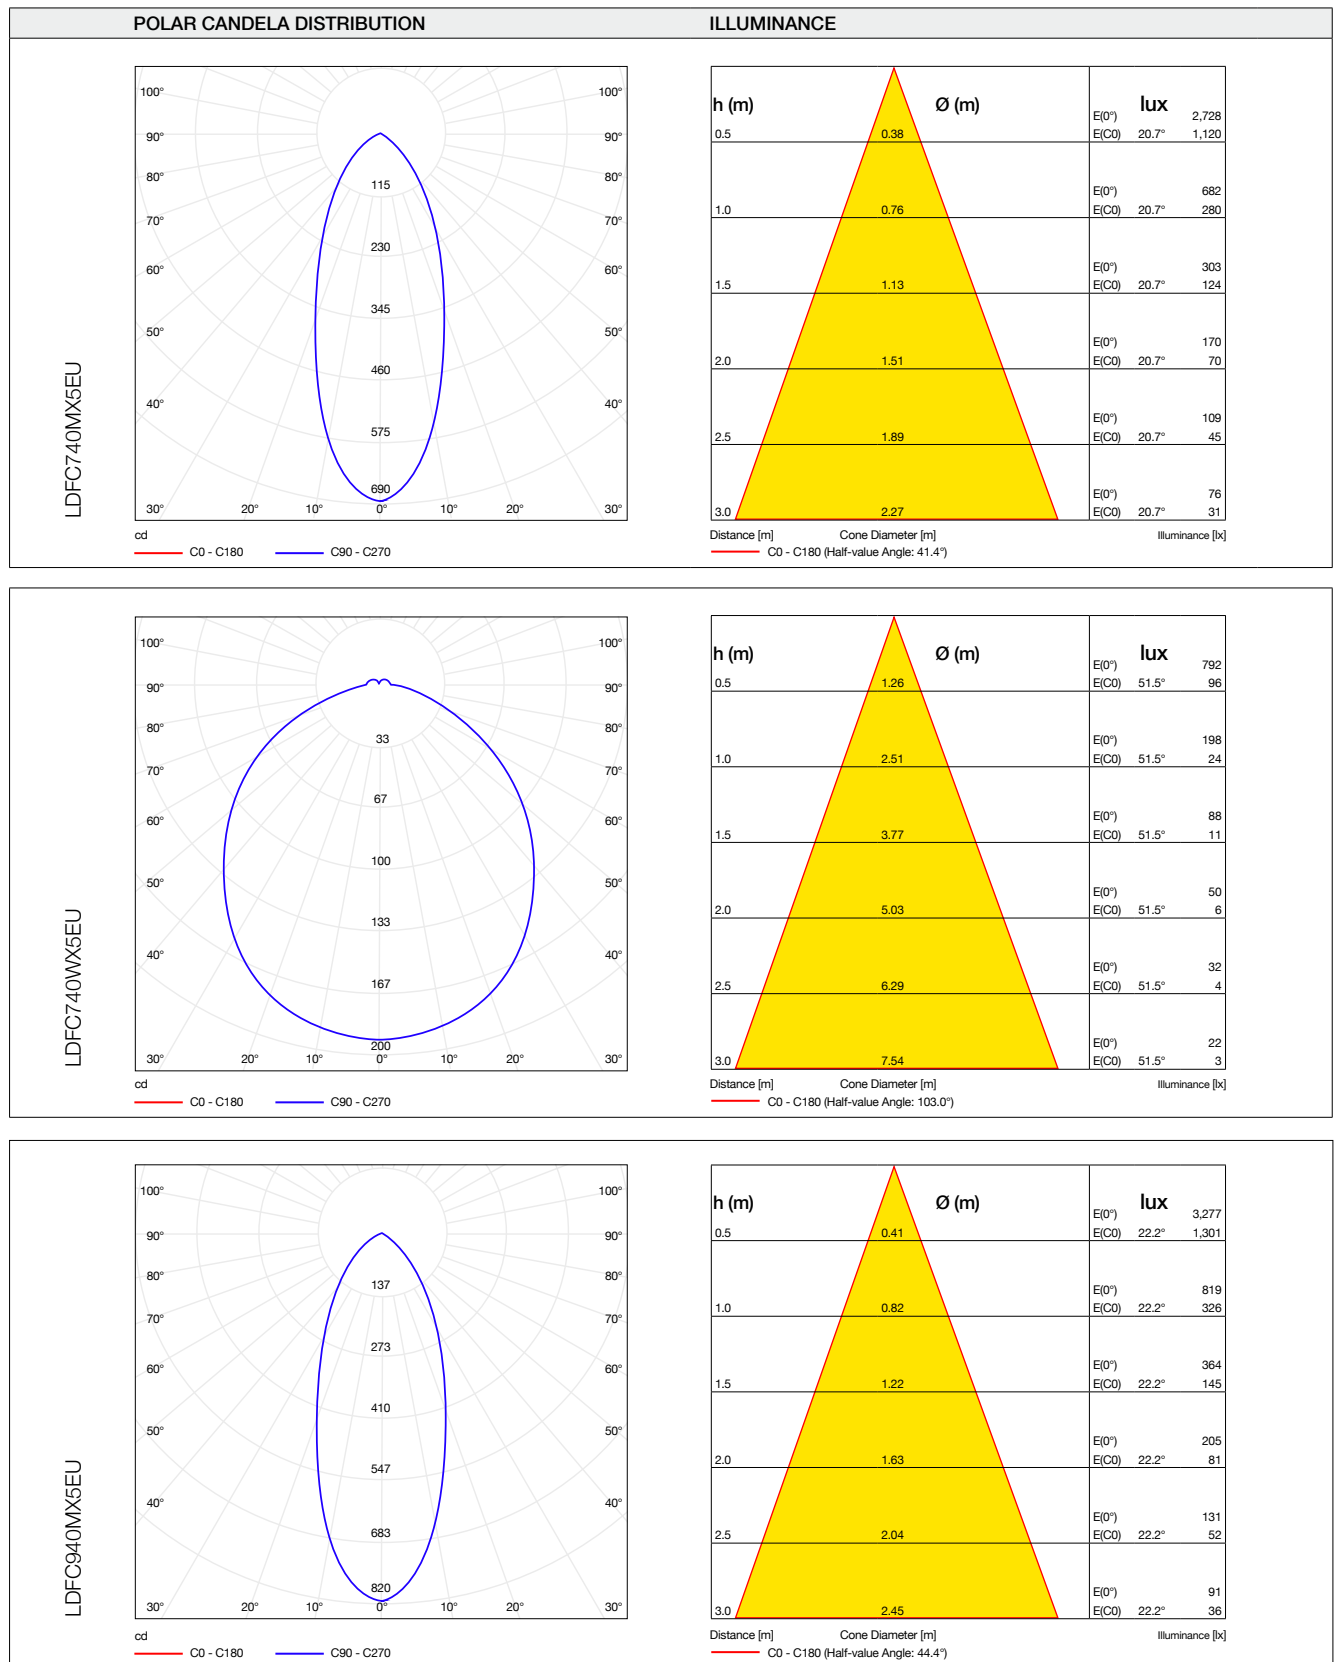

Optical parameters

MODEL NAME	E-CORE GX53			
Product code	LDFC727MX5EU	LDFC727WX5EU	LDFC927MX5EU	LDFC927WX5EU
Luminous flux (lm)	510	510	700	700
Colour description	Warm white	Warm white	Warm white	Warm white
Colour temperature (K)	2700	2700	2700	2700
Colour rendering index (Ra)	>80	>80	>80	>80
Beam angle	40°	100°	40°	100°
Lamp efficacy (lm/W)	73.9	73.9	78.7	78.7
Product code	LDFC740MX5EU	LDFC740WX5EU	LDFC940MX5EU	LDFC940WX5EU
Luminous flux (lm)	550	550	750	750
Colour description	Neutral white	Neutral white	Neutral white	Neutral white
Colour temperature (K)	4000	4000	4000	4000
Colour rendering index (Ra)	>80	>80	>80	>80
Beam angle	40°	100°	40°	100°
Lamp efficacy (lm/W)	79.7	79.7	84.3	84.3

Optical parameters

Optical parameters

Optical parameters

Electrical parameters

MODEL NAME	E-CORE GX53			
Product code	LDFC727MX5EU	LDFC727WX5EU	LDFC927MX5EU	LDFC927WX5EU
Rated voltage (V)	220-240	220-240	220-240	220-240
Rated wattage (W)	6.9	6.9	8.9	8.9
Frequency (Hz)	50 / 60	50 / 60	50 / 60	50 / 60
Rated input current (mA)	55	55	70	70
Power factor	0.55	0.55	0.55	0.55
Switching cycles	>20,000	>20,000	>20,000	>20,000
Rated lifetime (h)	25,000	25,000	25,000	25,000
Dimming	No	No	No	No
Product code	LDFC740MX5EU	LDFC740WX5EU	LDFC940MX5EU	LDFC940WX5EU
Rated voltage (V)	220-240	220-240	220-240	220-240
Rated wattage (W)	6.9	6.9	8.9	8.9
Frequency (Hz)	50 / 60	50 / 60	50 / 60	50 / 60
Rated input current (mA)	55	55	70	70
Power factor	0.55	0.55	0.55	0.55
Switching cycles	>20,000	>20,000	>20,000	>20,000
Rated lifetime (h)	25,000	25,000	25,000	25,000
Dimming	No	No	No	No

Mechanical parameters

MODEL NAME	E-CORE GX53			
Product code	LDFC727MX5EU	LDFC727WX5EU	LDFC927MX5EU	LDFC927WX5EU
Overall length (mm)	48	48	53	53
Diameter (mm)	90	90	90	90
Net weight (g)	155	155	195	195
Cap	GX53-1	GX53-1	GX53-1	GX53-1
Product code	LDFC740MX5EU	LDFC740WX5EU	LDFC940MX5EU	LDFC940WX5EU
Overall length (mm)	48	48	53	53
Diameter (mm)	90	90	90	90
Net weight (g)	155	155	195	195
Cap	GX53-1	GX53-1	GX53-1	GX53-1