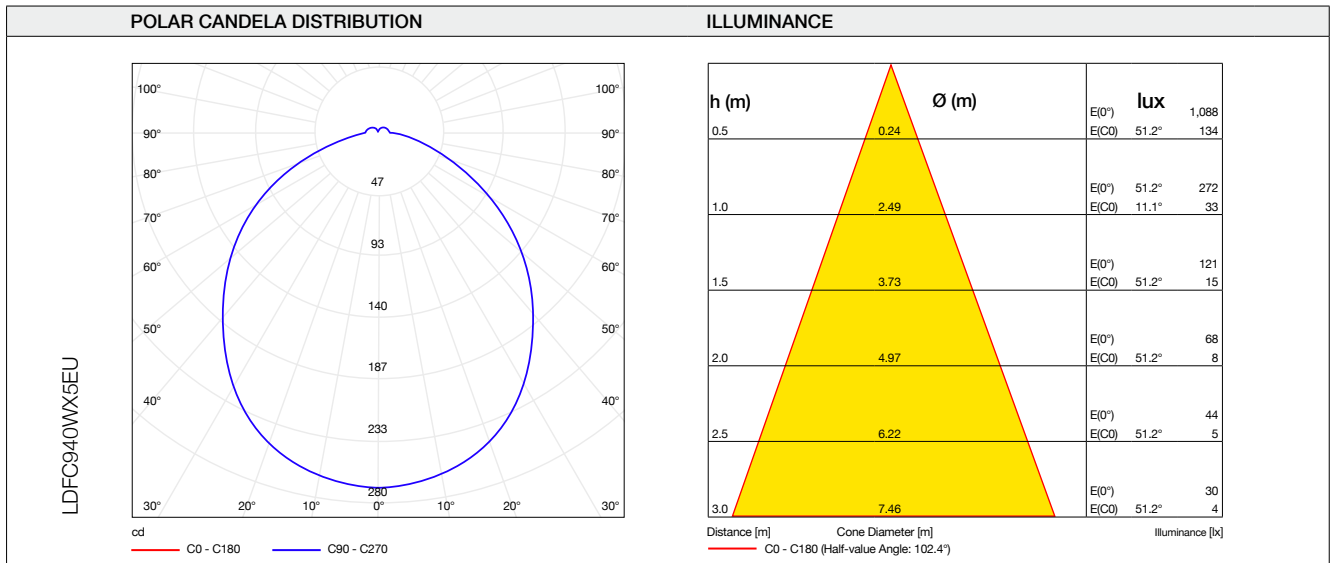

Optical parameters

MODEL NAME	E-CORE GX53			
Product code	LDFC727MX5EU	LDFC727WX5EU	LDFC927MX5EU	LDFC927WX5EU
Luminous flux (lm)	510	510	700	700
Colour description	Warm white	Warm white	Warm white	Warm white
Colour temperature (K)	2700	2700	2700	2700
Colour rendering index (Ra)	>80	>80	>80	>80
Beam angle	40°	100°	40°	100°
Lamp efficacy (lm/W)	73.9	73.9	78.7	78.7
Product code	LDFC740MX5EU	LDFC740WX5EU	LDFC940MX5EU	LDFC940WX5EU
Luminous flux (lm)	550	550	750	750
Colour description	Neutral white	Neutral white	Neutral white	Neutral white
Colour temperature (K)	4000	4000	4000	4000
Colour rendering index (Ra)	>80	>80	>80	>80
Beam angle	40°	100°	40°	100°
Lamp efficacy (lm/W)	79.7	79.7	84.3	84.3

Optical parameters

Optical parameters

Optical parameters

Electrical parameters

MODEL NAME	E-CORE GX53			
Product code	LDFC727MX5EU	LDFC727WX5EU	LDFC927MX5EU	LDFC927WX5EU
Rated voltage (V)	220-240	220-240	220-240	220-240
Rated wattage (W)	6.9	6.9	8.9	8.9
Frequency (Hz)	50 / 60	50 / 60	50 / 60	50 / 60
Rated input current (mA)	55	55	70	70
Power factor	0.55	0.55	0.55	0.55
Switching cycles	>20,000	>20,000	>20,000	>20,000
Rated lifetime (h)	25,000	25,000	25,000	25,000
Dimming	No	No	No	No
Product code	LDFC740MX5EU	LDFC740WX5EU	LDFC940MX5EU	LDFC940WX5EU
Rated voltage (V)	220-240	220-240	220-240	220-240
Rated wattage (W)	6.9	6.9	8.9	8.9
Frequency (Hz)	50 / 60	50 / 60	50 / 60	50 / 60
Rated input current (mA)	55	55	70	70
Power factor	0.55	0.55	0.55	0.55
Switching cycles	>20,000	>20,000	>20,000	>20,000
Rated lifetime (h)	25,000	25,000	25,000	25,000
Dimming	No	No	No	No

Mechanical parameters

MODEL NAME	E-CORE GX53			
Product code	LDFC727MX5EU	LDFC727WX5EU	LDFC927MX5EU	LDFC927WX5EU
Overall length (mm)	48	48	53	53
Diameter (mm)	90	90	90	90
Net weight (g)	155	155	195	195
Cap	GX53-1	GX53-1	GX53-1	GX53-1
Product code	LDFC740MX5EU	LDFC740WX5EU	LDFC940MX5EU	LDFC940WX5EU
Overall length (mm)	48	48	53	53
Diameter (mm)	90	90	90	90
Net weight (g)	155	155	195	195
Cap	GX53-1	GX53-1	GX53-1	GX53-1