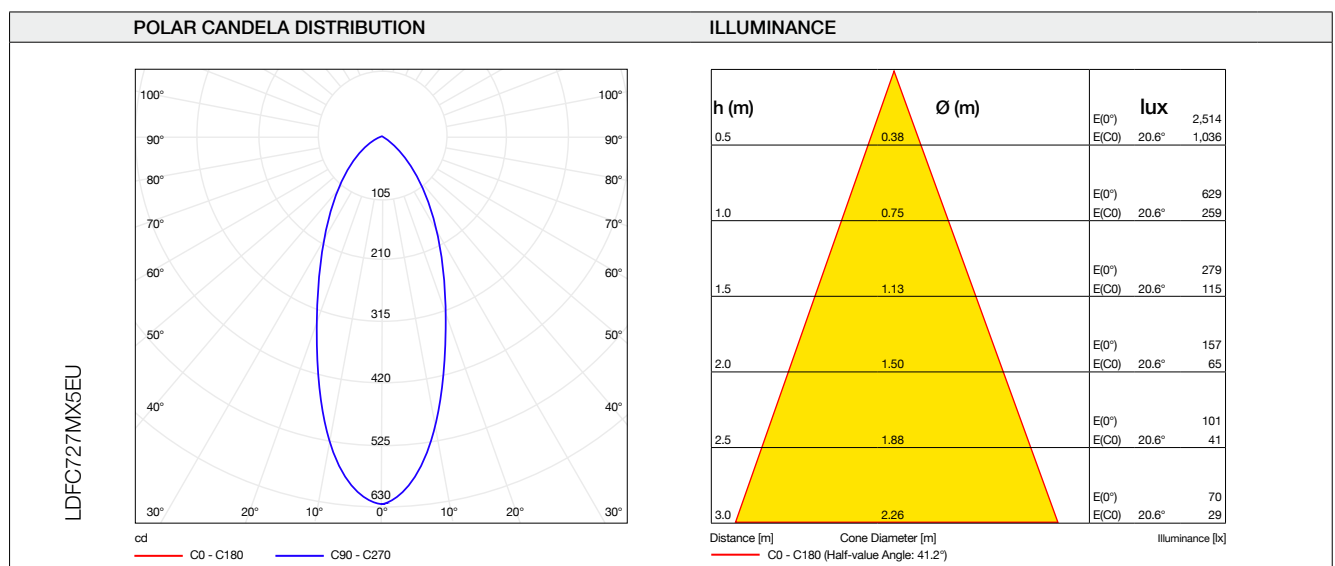

Optical parameters

MODEL NAME	E-CORE GX53			
Product code	LDFC727MX5EU	LDFC727WX5EU	LDFC927MX5EU	LDFC927WX5EU
Luminous flux (lm)	510	510	700	700
Colour description	Warm white	Warm white	Warm white	Warm white
Colour temperature (K)	2700	2700	2700	2700
Colour rendering index (Ra)	>80	>80	>80	>80
Beam angle	40°	100°	40°	100°
Lamp efficacy (lm/W)	73.9	73.9	78.7	78.7
Product code	LDFC740MX5EU	LDFC740WX5EU	LDFC940MX5EU	LDFC940WX5EU
Luminous flux (lm)	550	550	750	750
Colour description	Neutral white	Neutral white	Neutral white	Neutral white
Colour temperature (K)	4000	4000	4000	4000
Colour rendering index (Ra)	>80	>80	>80	>80
Beam angle	40°	100°	40°	100°
Lamp efficacy (lm/W)	79.7	79.7	84.3	84.3

Mechanical parameters

MODEL NAME	E-CORE GX53			
Product code	LDFC727MX5EU	LDFC727WX5EU	LDFC927MX5EU	LDFC927WX5EU
Overall length (mm)	48	48	53	53
Diameter (mm)	90	90	90	90
Net weight (g)	155	155	195	195
Cap	GX53-1	GX53-1	GX53-1	GX53-1
Product code	LDFC740MX5EU	LDFC740WX5EU	LDFC940MX5EU	LDFC940WX5EU
Overall length (mm)	48	48	53	53
Diameter (mm)	90	90	90	90
Net weight (g)	155	155	195	195
Cap	GX53-1	GX53-1	GX53-1	GX53-1