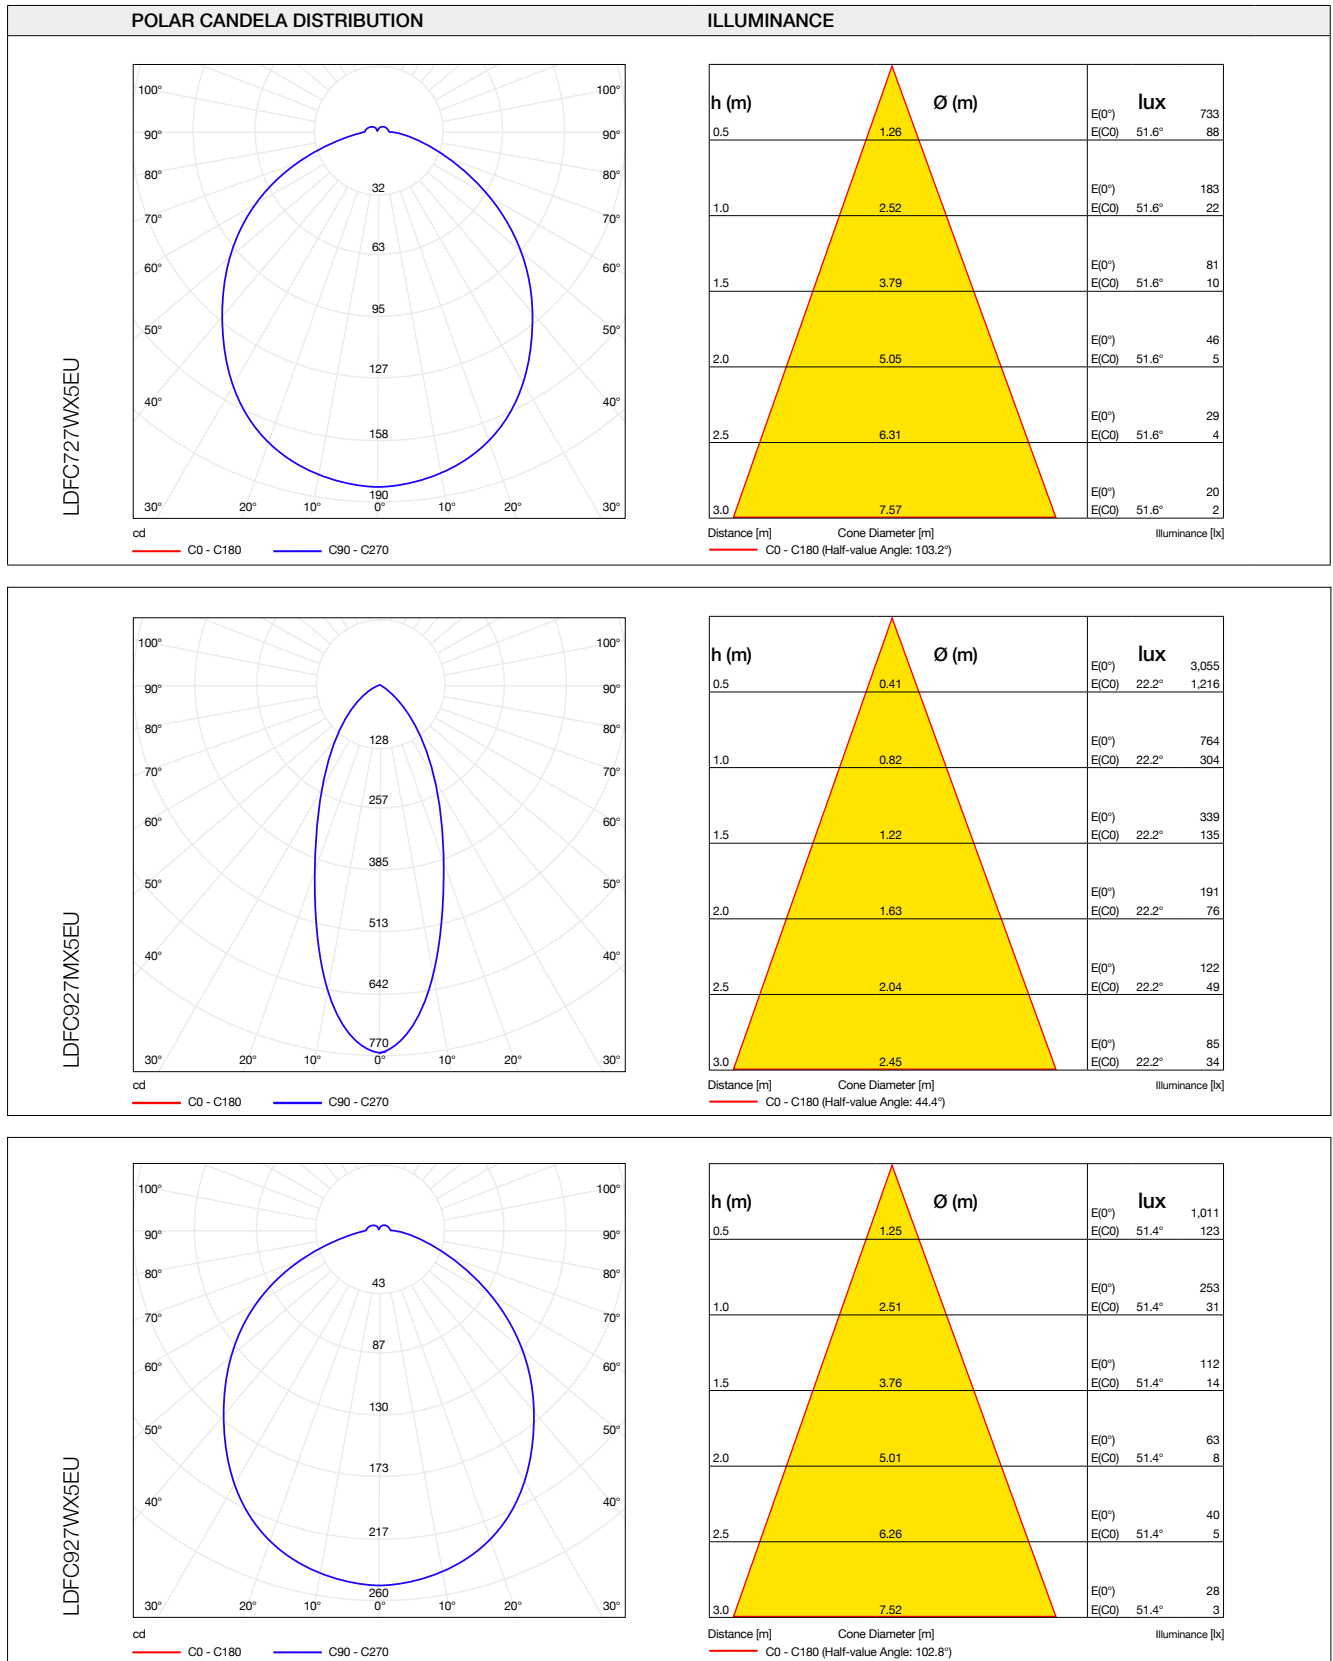

Optical parameters

MODEL NAME	E-CORE GX53			
Product code	LDFC727MX5EU	LDFC727WX5EU	LDFC927MX5EU	LDFC927WX5EU
Luminous flux (lm)	510	510	700	700
Colour description	Warm white	Warm white	Warm white	Warm white
Colour temperature (K)	2700	2700	2700	2700
Colour rendering index (Ra)	>80	>80	>80	>80
Beam angle	40°	100°	40°	100°
Lamp efficacy (lm/W)	73.9	73.9	78.7	78.7
Product code	LDFC740MX5EU	LDFC740WX5EU	LDFC940MX5EU	LDFC940WX5EU
Luminous flux (lm)	550	550	750	750
Colour description	Neutral white	Neutral white	Neutral white	Neutral white
Colour temperature (K)	4000	4000	4000	4000
Colour rendering index (Ra)	>80	>80	>80	>80
Beam angle	40°	100°	40°	100°
Lamp efficacy (lm/W)	79.7	79.7	84.3	84.3

Optical parameters

Optical parameters

Optical parameters

Electrical parameters

MODEL NAME	E-CORE GX53			
Product code	LDFC727MX5EU	LDFC727WX5EU	LDFC927MX5EU	LDFC927WX5EU
Rated voltage (V)	220-240	220-240	220-240	220-240
Rated wattage (W)	6.9	6.9	8.9	8.9
Frequency (Hz)	50 / 60	50 / 60	50 / 60	50 / 60
Rated input current (mA)	55	55	70	70
Power factor	0.55	0.55	0.55	0.55
Switching cycles	>20,000	>20,000	>20,000	>20,000
Rated lifetime (h)	25,000	25,000	25,000	25,000
Dimming	No	No	No	No
Product code	LDFC740MX5EU	LDFC740WX5EU	LDFC940MX5EU	LDFC940WX5EU
Rated voltage (V)	220-240	220-240	220-240	220-240
Rated wattage (W)	6.9	6.9	8.9	8.9
Frequency (Hz)	50 / 60	50 / 60	50 / 60	50 / 60
Rated input current (mA)	55	55	70	70
Power factor	0.55	0.55	0.55	0.55
Switching cycles	>20,000	>20,000	>20,000	>20,000
Rated lifetime (h)	25,000	25,000	25,000	25,000
Dimming	No	No	No	No

Mechanical parameters

MODEL NAME	E-CORE GX53			
Product code	LDFC727MX5EU	LDFC727WX5EU	LDFC927MX5EU	LDFC927WX5EU
Overall length (mm)	48	48	53	53
Diameter (mm)	90	90	90	90
Net weight (g)	155	155	195	195
Cap	GX53-1	GX53-1	GX53-1	GX53-1
Product code	LDFC740MX5EU	LDFC740WX5EU	LDFC940MX5EU	LDFC940WX5EU
Overall length (mm)	48	48	53	53
Diameter (mm)	90	90	90	90
Net weight (g)	155	155	195	195
Cap	GX53-1	GX53-1	GX53-1	GX53-1