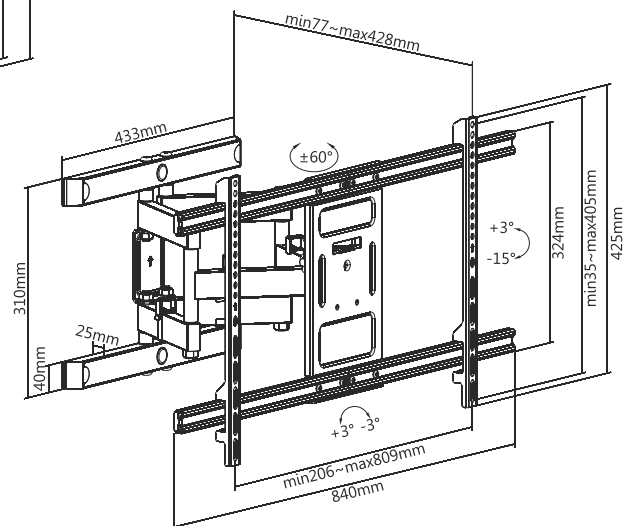

Best Connectivity

LogiLink®

Full Motion TV Wall Mount

Art. No.: BP0114
BP0115

Specifications:

BP0114

BP0115

Screen Size	37"-80" flat/curved TVs	43"-90" flat/curved TVs
Weight Capacity	60kg	60kg
VESA Plate Compatible	200x200, 300x200, 300x300, 400x200, 400x300, 400x400, 600x400	300x200, 300x300, 400x200, 400x300, 400x400, 600x400, 800x400
Wall Clearance	77-428mm	77-428mm
Tilt	-15°~3°	-15°~3°
Swivel	-60°~60°	-60°~60°
Screen Level	-3°~3°	-3°~3°
Materials	Steel, Plastic, ABS	Steel, Plastic, ABS
Color	Black	Black
Dimensions	428 x 650 x 425mm	428 x 840 x 425mm
EAN Code	4052792060218	4052792060225

*The specifications and pictures are subject to change without prior notice.
*All trade names referenced are the registered trademarks of their respective owners.

LogiLink®

Full Motion TV Wall Mount

Art. No.: BP0114
BP0115

BP0114

BP0115

Package Contents:

- » 1 x TV Wall Mount
- » 1 x Screw Package
- » 1 x User Manual

Package Information:

Art-No.	Packing Dimension	Packing Weight	Carton Dimension	Carton Q'ty	Carton Weight
BP0114	347 x 442 x 85mm	8kg	455 x 360 x 190mm	2pcs	15.8kg
BP0115	347 x 442 x 85mm	8.5kg	455 x 360 x 190mm	2pcs	18kg