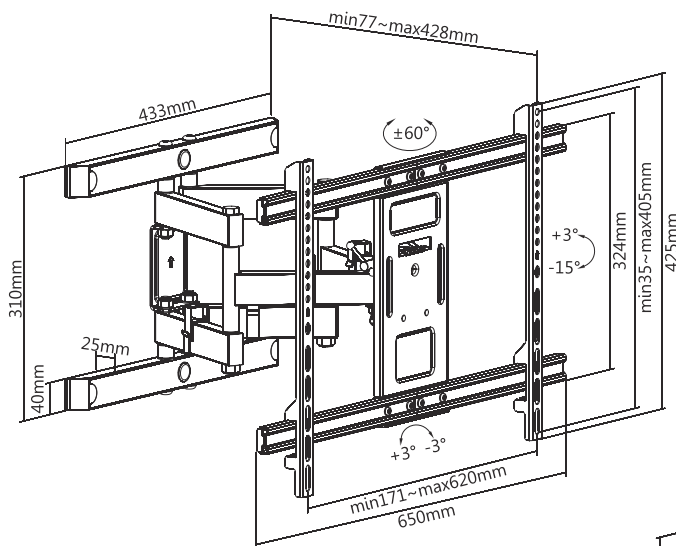

Best Connectivity

LogiLink®

Full Motion TV Wall Mount

Art. No.: BP0114
BP0115

Specifications:

BP0114

BP0115

Screen Size	37"-80" flat/curved TVs	43"-90" flat/curved TVs
Weight Capacity	60kg	60kg
VESA Plate Compatible	200x200, 300x200, 300x300, 400x200, 400x300, 400x400, 600x400	300x200, 300x300, 400x200, 400x300, 400x400, 600x400, 800x400
Wall Clearance	77-428mm	77-428mm
Tilt	-15°~3°	-15°~3°
Swivel	-60°~60°	-60°~60°
Screen Level	-3°~3°	-3°~3°
Materials	Steel, Plastic, ABS	Steel, Plastic, ABS
Color	Black	Black
Dimensions	428 x 650 x 425mm	428 x 840 x 425mm
EAN Code	4052792060218	4052792060225

*The specifications and pictures are subject to change without prior notice.
*All trade names referenced are the registered trademarks of their respective owners.

LogiLink®

Full Motion TV Wall Mount

Art. No.: BP0114
BP0115

BP0114

BP0115

Package Contents:

- » 1 x TV Wall Mount
- » 1 x Screw Package
- » 1 x User Manual

Package Information:

Art-No.	Packing Dimension	Packing Weight	Carton Dimension	Carton Q'ty	Carton Weight
BP0114	347 x 442 x 85mm	8kg	455 x 360 x 190mm	2pcs	15.8kg
BP0115	347 x 442 x 85mm	8.5kg	455 x 360 x 190mm	2pcs	18kg