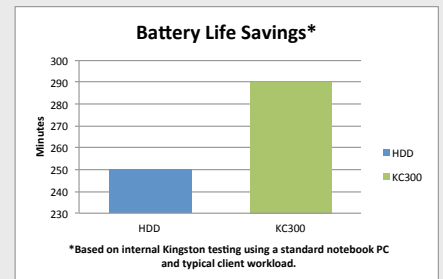

SSDNow KC300

Features/specs on reverse >>