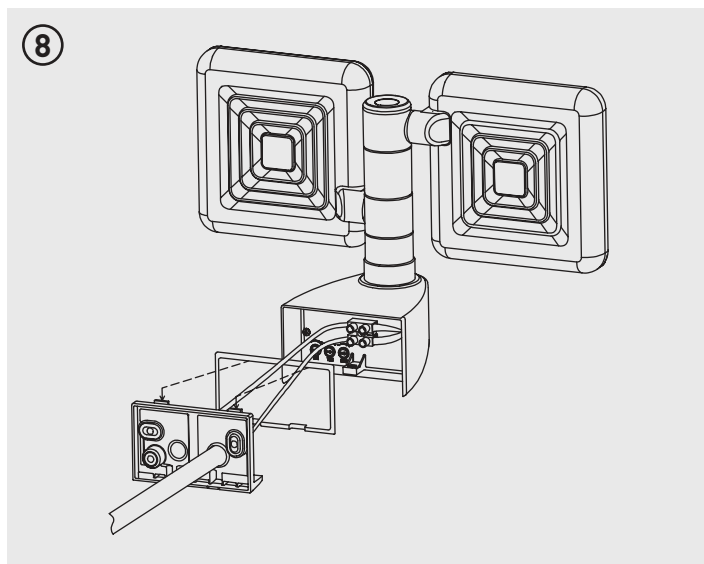

Tech Help Line

UK - 0330 0249 279
Non UK - +44 (0)1952 238 100
Supplied by LUCECO
Stafford Park 1, Telford, Shropshire,
England, TF3 3BD

Kontakt

UK - 0330 0249 279
Non UK - +49 40 89066 878 - 29
Geliefert von Luceco GmbH
Holstenplatz 20b,
22765 Hamburg DEUTSCHLAND

Support Technique

UK - 0330 0249 279
Non UK - +33 [0]1 61 10 10 35
Notice fournie par
Luceco SAS France & Belux 3
Rue de Courtalin, Magny Le Hongre 77700
FRANCE & BELUX

Servicio de asistencia telefónica

UK - 0330 0249 279
Non UK - +34 93 576 83 21
Facilitado por BG Electrical Ltd
Liessamins, 6, 08338,
Premia de Datt Barcelona, Spain

Assistenza tecnica telefonica

UK - 0330 0249 279
Non UK - +39 0434 1696795
Fornito da BG Electrical Ltd Nexus
Italia, Via Amman 10 33170
Pordenone, Italy