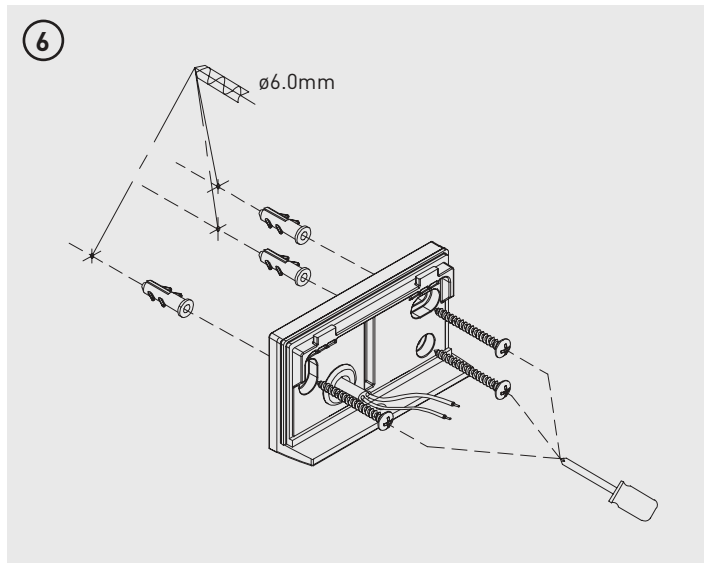

Tech Help Line

UK - 0330 0249 279
Non UK - +44 (0)1952 238 100
Supplied by LUCECO
Stafford Park 1, Telford, Shropshire,
England, TF3 3BD

Kontakt

UK - 0330 0249 279
Non UK - +49 40 89066 878 - 29
Geliefert von Luceco GmbH
Holstenplatz 20b,
22765 Hamburg DEUTSCHLAND

Support Technique

UK - 0330 0249 279
Non UK - +33 [0]1 61 10 10 35
Notice fournie par
Luceco SAS France & Belux 3
Rue de Courtalin, Magny Le Hongre 77700
FRANCE & BELUX

Servicio de asistencia telefónica

UK - 0330 0249 279
Non UK - +34 93 576 83 21
Facilitado por BG Electrical Ltd
Liessamins, 6, 08338,
Premia de Datt Barcelona, Spain

Assistenza tecnica telefonica

UK - 0330 0249 279
Non UK - +39 0434 1696795
Fornito da BG Electrical Ltd Nexus
Italia, Via Amman 10 33170
Pordenone, Italy