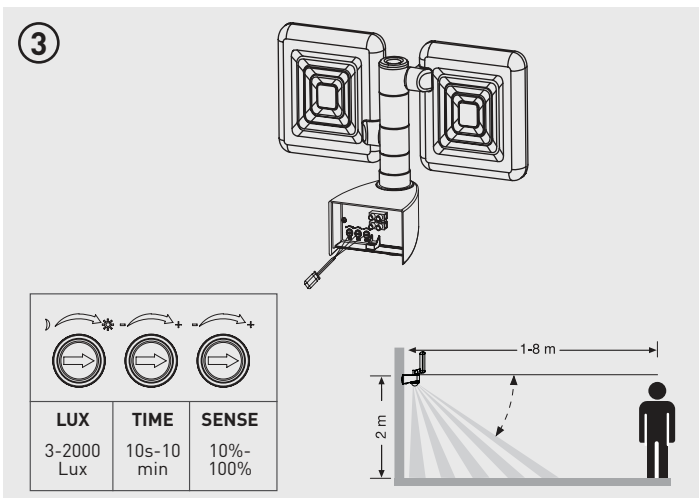

ECO DECORATIVE SECURITY PIR WALL LIGHT TWIN SQUARE HEAD

20W LED	4000K NEUTRAL WHITE	IP54 RATED	MOTION DETECTOR	2 year standard WARRANTY
----------------	----------------------------	-------------------	------------------------	---------------------------------

Part Code	Wattage	Lumens
EWL20B40SP-01	20W	2000

ACCESSORIES:

x3

x3

x1

x1

Tech Help Line

UK - **0330 0249 279**
 Non UK - **+44 (0)1952 238 100**
 Supplied by LUCECO
 Stafford Park 1, Telford, Shropshire,
 England, TF3 3BD