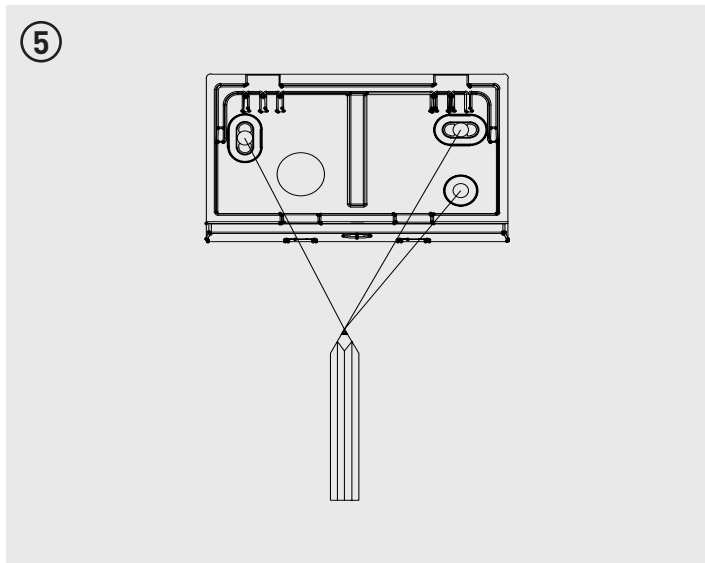

Tech Help Line

UK - 0330 0249 279
Non UK - +44 (0)1952 238 100
Supplied by LUCECO
Stafford Park 1, Telford, Shropshire,
England, TF3 3BD

Kontakt

UK - 0330 0249 279
Non UK - +49 40 89066 878 - 29
Geliefert von Luceco GmbH
Holstenplatz 20b,
22765 Hamburg DEUTSCHLAND

Support Technique

UK - 0330 0249 279
Non UK - +33 [0]1 61 10 10 35
Notice fournie par
Luceco SAS France & Belux 3
Rue de Courtalin, Magny Le Hongre 77700
FRANCE & BELUX

Servicio de asistencia telefónica

UK - 0330 0249 279
Non UK - +34 93 576 83 21
Facilitado por BG Electrical Ltd
Liessamins, 6, 08338,
Premia de Datt Barcelona, Spain

Assistenza tecnica telefonica

UK - 0330 0249 279
Non UK - +39 0434 1696795
Fornito da BG Electrical Ltd Nexus
Italia, Via Amman 10 33170
Pordenone, Italy