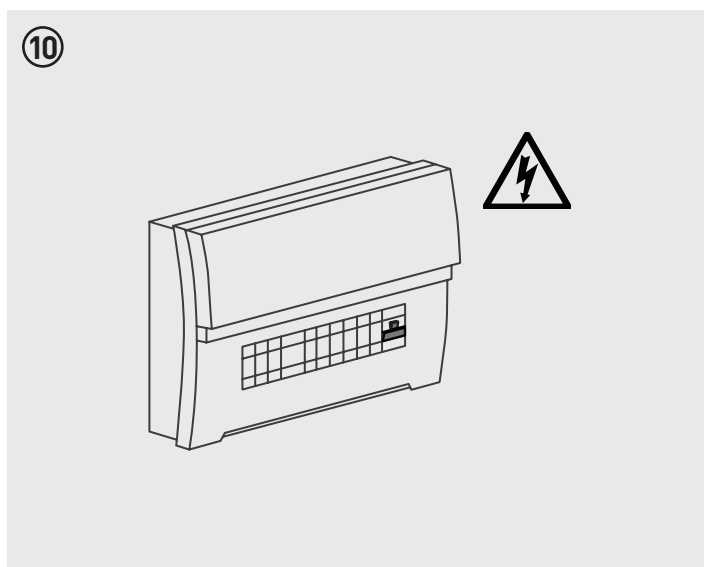

Tech Help Line

UK - 0330 0249 279
Non UK - +44 (0)1952 238 100
Supplied by LUCECO
Stafford Park 1, Telford, Shropshire,
England, TF3 3BD

Kontakt

UK - 0330 0249 279
Non UK - +49 40 89066 878 - 29
Geliefert von Luceco GmbH
Holstenplatz 20b,
22765 Hamburg DEUTSCHLAND

Support Technique

UK - 0330 0249 279
Non UK - +33 [0]1 61 10 10 35
Notice fournie par
Luceco SAS France & Belux 3
Rue de Courtalin, Magny Le Hongre 77700
FRANCE & BELUX

Servicio de asistencia telefónica

UK - 0330 0249 279
Non UK - +34 93 576 83 21
Facilitado por BG Electrical Ltd
Liessamins, 6, 08338,
Premia de Datt Barcelona, Spain

Assistenza tecnica telefonica

UK - 0330 0249 279
Non UK - +39 0434 1696795
Fornito da BG Electrical Ltd Nexus
Italia, Via Amman 10 33170
Pordenone, Italy