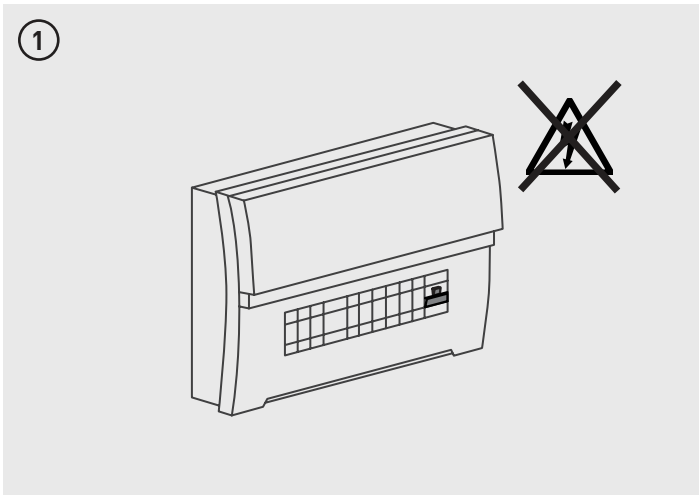

Part Code	Wattage	Lumens
EWL20B40SP-01	20W	2000

ACCESSORIES:

x3

x3

x1

x1

Tech Help Line

UK - **0330 0249 279**
 Non UK - **+44 (0)1952 238 100**
 Supplied by LUCECO
 Stafford Park 1, Telford, Shropshire,
 England, TF3 3BD