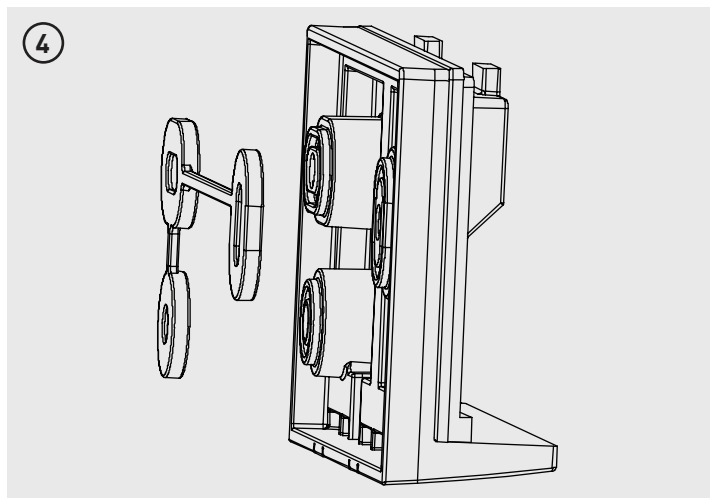

Part Code	Wattage	Lumens
EWL20B40SP-01	20W	2000

ACCESSORIES:

x3

x3

x1

x1

Tech Help Line

UK - **0330 0249 279**
 Non UK - **+44 (0)1952 238 100**
 Supplied by LUCECO
 Stafford Park 1, Telford, Shropshire,
 England, TF3 3BD