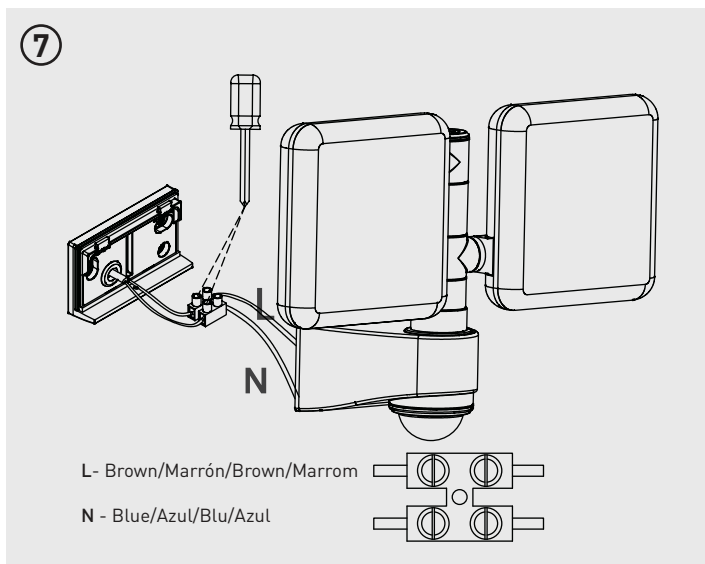

Tech Help Line

UK - 0330 0249 279
Non UK - +44 (0)1952 238 100
Supplied by LUCECO
Stafford Park 1, Telford, Shropshire,
England, TF3 3BD

Kontakt

UK - 0330 0249 279
Non UK - +49 40 89066 878 - 29
Geliefert von Luceco GmbH
Holstenplatz 20b,
22765 Hamburg DEUTSCHLAND

Support Technique

UK - 0330 0249 279
Non UK - +33 [0]1 61 10 10 35
Notice fournie par
Luceco SAS France & Belux 3
Rue de Courtalin, Magny Le Hongre 77700
FRANCE & BELUX

Servicio de asistencia telefónica

UK - 0330 0249 279
Non UK - +34 93 576 83 21
Facilitado por BG Electrical Ltd
Liessamins, 6, 08338,
Premia de Datt Barcelona, Spain

Assistenza tecnica telefonica

UK - 0330 0249 279
Non UK - +39 0434 1696795
Fornito da BG Electrical Ltd Nexus
Italia, Via Amman 10 33170
Pordenone, Italy