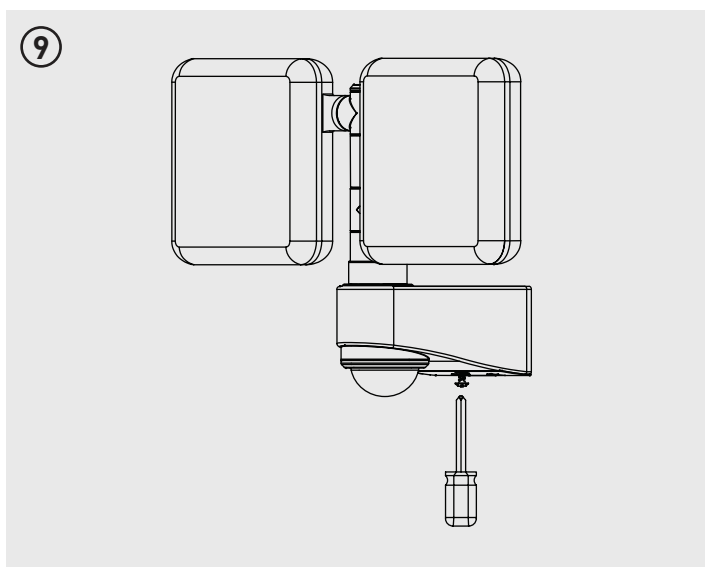

Tech Help Line

UK - 0330 0249 279
Non UK - +44 (0)1952 238 100
Supplied by LUCECO
Stafford Park 1, Telford, Shropshire,
England, TF3 3BD

Kontakt

UK - 0330 0249 279
Non UK - +49 40 89066 878 - 29
Geliefert von Luceco GmbH
Holstenplatz 20b,
22765 Hamburg DEUTSCHLAND

Support Technique

UK - 0330 0249 279
Non UK - +33 [0]1 61 10 10 35
Notice fournie par
Luceco SAS France & Belux 3
Rue de Courtalin, Magny Le Hongre 77700
FRANCE & BELUX

Servicio de asistencia telefónica

UK - 0330 0249 279
Non UK - +34 93 576 83 21
Facilitado por BG Electrical Ltd
Liessamins, 6, 08338,
Premia de Datt Barcelona, Spain

Assistenza tecnica telefonica

UK - 0330 0249 279
Non UK - +39 0434 1696795
Fornito da BG Electrical Ltd Nexus
Italia, Via Amman 10 33170
Pordenone, Italy