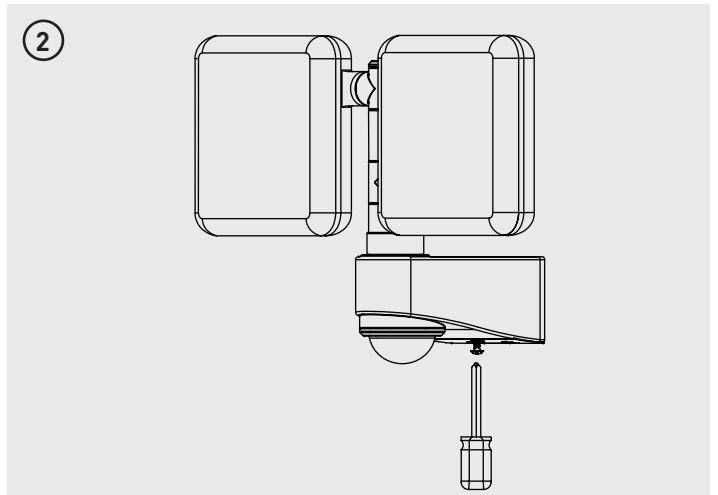

Part Code	Wattage	Lumens
EWL20B40SP-01	20W	2000

ACCESSORIES:

x3

x3

x1

x1

Tech Help Line

UK - **0330 0249 279**
 Non UK - **+44 (0)1952 238 100**
 Supplied by LUCECO
 Stafford Park 1, Telford, Shropshire,
 England, TF3 3BD