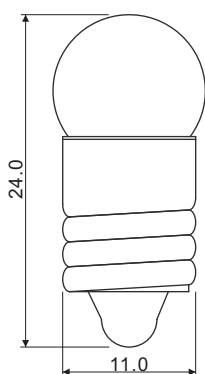

20pcs Miniature Lamp bulb assortment Item No.: 18020018

This "universal small light assortment E10" with different voltages is ideal for hobbyists, DIY, model makers and much more suitable for design and creation. Due to the different input and output rating of range can be used for different applications - e.g. Model building, model train, festival decoration lighting etc ...

Base style	E10
Input Rating	1.5 V / 0.2A
	2.5 V / 0.2A
	4.5 V / 0.1A
	4.8V / 0.3A
	12V / 0.1A