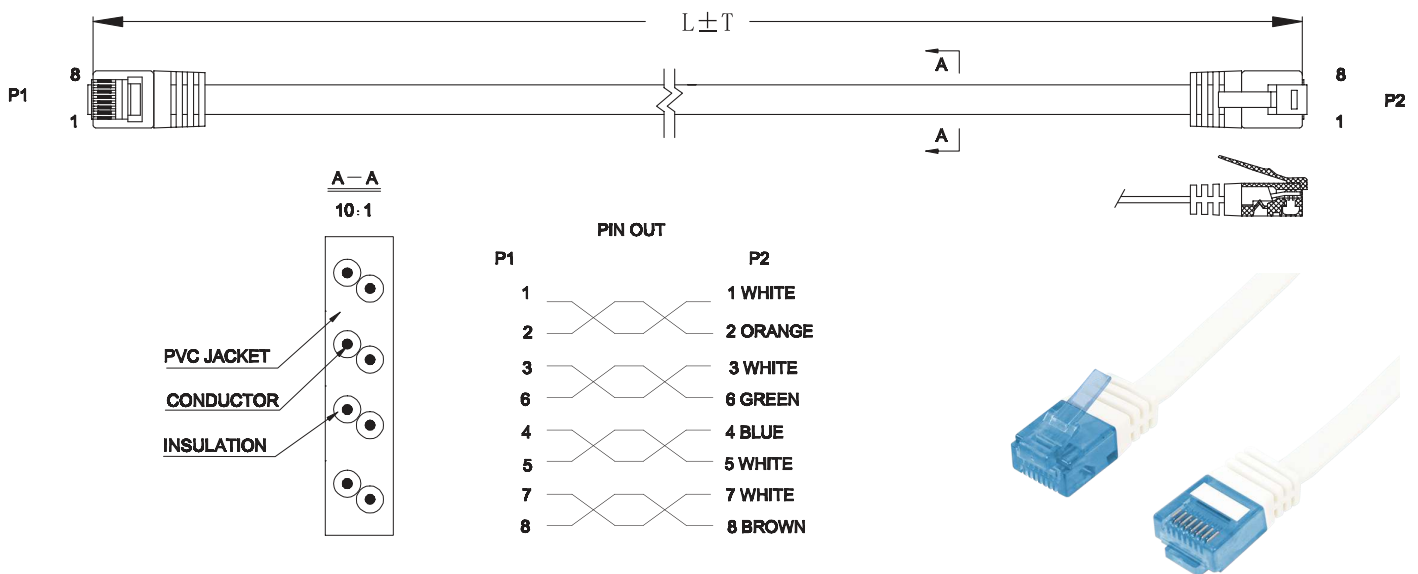

Technical Drawing

www.logilink.com

RoHS
compliant

Made in China

* The specifications and pictures are subject to change without notice.
*All trade names referenced are the registered trademark of their respective owners.