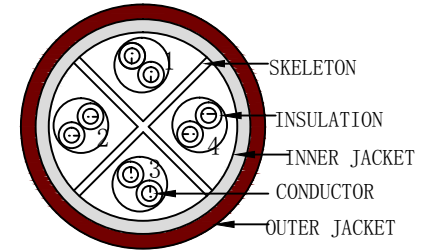

NOTE:

1. ELECTRICAL TEST:100% OPEN SHORT, MISS WIRE TEST
2. FLUKE Channel TEST:
TEST LIMIT:ISO11801 Channel Class E (Length≤50m)
3. Working temperature:-40℃~+65℃
Storage temperature:-10℃~+50℃
4. RoHS3.0 AND REACH compliant
5. Spray WORD (White):LAN CABLE 24AWG/4PRS UTP TO TIA/EIA-568B.2 CAT6 FOR OUTDOOR ###762### 0001m

with neutral package, w/o other company's logo
Crimping Tool

CAT6 UTP RJ45 Plug
Transparent red
100pcs/bag

Cable tie:3.6*200mm
100pcs/bag

Packing:Cable, tool, plug, cable tie put in the box

Standard single label

Kindly note:
Zubehör innen liegend! / Accessories inside!

MATERIAL LIST

④	CABLE TIE	3*200mm	100PCS	
③	Plug	CAT6 UTP Plug, Pin gold plated Fu", Transparent red	100PCS	
②	Tool	see the picture	1	
①	CABLE	CAT.6 U/UTP 24AWG(1/0.5±0.008mm BC*1P)*4+ Cross+PVC+PE/Black (Pantone black 3C) OD:6.0±0.2mm	1	
NO.	PARTS NAME	SPECIFICATION STANDARD	QT' Y	REMARK