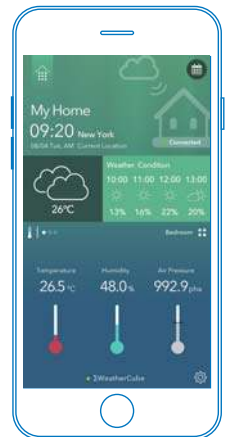

* The specifications and pictures are subject to change without notice.
*All trade names referenced are the registered network of their respective owners.

Made in Taiwan