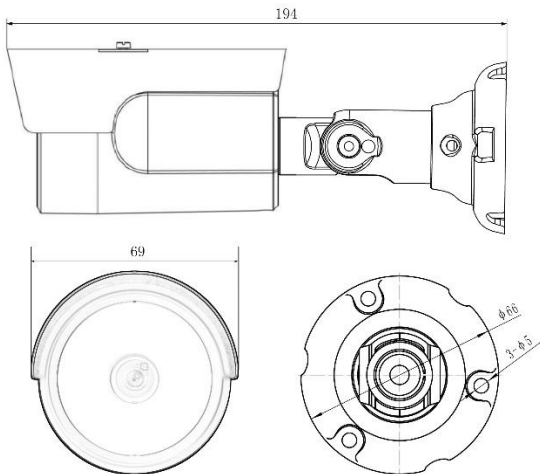

JVS-N5FL-DF-POE-R2

1080P IR Bullet PoE IP Camera

Key Features

- Resolution 1920x1080@20fps
- Waterproof IP66 Housing
- 18x IR-LED, Up to 20 Meters
- Supports CloudSEE APP on iOS/Android
- ONVIF 2.4, Compatible with ONVIF Recorder

Dimensions(mm)

Accessory

AU1001 (Optional)

Specifications

Video	
Image Sensor	1/ 2.7" CMOS
Max Resolution	1920 x 1080
Effective Pixels	2MP
Compression Standard	H.264
Maximum Frame Rate	20 fps
SNR(dB)	55.7
Bit Rate	Main: 174~6960Kbps Sub:87~3480Kbps
Illumination	0Lux (IR ON)
Zoom	16 x (digital zoom)
Lens	
Lens	4 mm / 6mm
Viewing Angle	4mm: H 76.3°, V 45.7°, D: 92.8° 6mm: H 51.1°, V 30.4°, D: 58.9°
IR-LEDs	18 LEDs
IR-Distance	Up to 20 Meters or 66 feet.
Function	
Motion Detection	Support
Email Alert	Support
Day& Night	Support
Recording	Support (On NVR, Windows PC, Smartphone and Tablet)
DHCP	Support
Pan/Tilt	Not Supported
Audio Input	Support (Ext. Mic)
Audio Codec	Support
SD-Card	Not Supported
Privacy Mask	Support up 8 areas
Exposure Control	Support
Image Adjustment	Support
Auto. White Balance	Support
Image Rotation	Support (Mirror/Flip)
Intercom	Not Supported
FTP	Not Supported
Network	
Ethernet	10M/100M Ethernet, RJ45 Port
Protocols	HTTP, TCP,UDP, ICMP, RTSP, RTP, RTCP, SMTP, DHCP, DNS
Stream	2x Streams
Wi-Fi	Not Supported
LAN	Support
ONVIF	ONVIF 2.4
User	Up to 13 Users
Browser	IE8+
Smart Phone	iOS/Android
General	
Dimensions(W*H*D)	69x66x194(mm)
Weights(g)	420g
Material	Aluminum
Working Temperature	-20°C~60°C
Humidity	RH 10%~90%
Power Supply	DC12V/1.5A, PoE (IEEE 802.3af)
Consumption	Day ≅ 3W Night ≅ 6W
Waterproof	IP66
EAN	