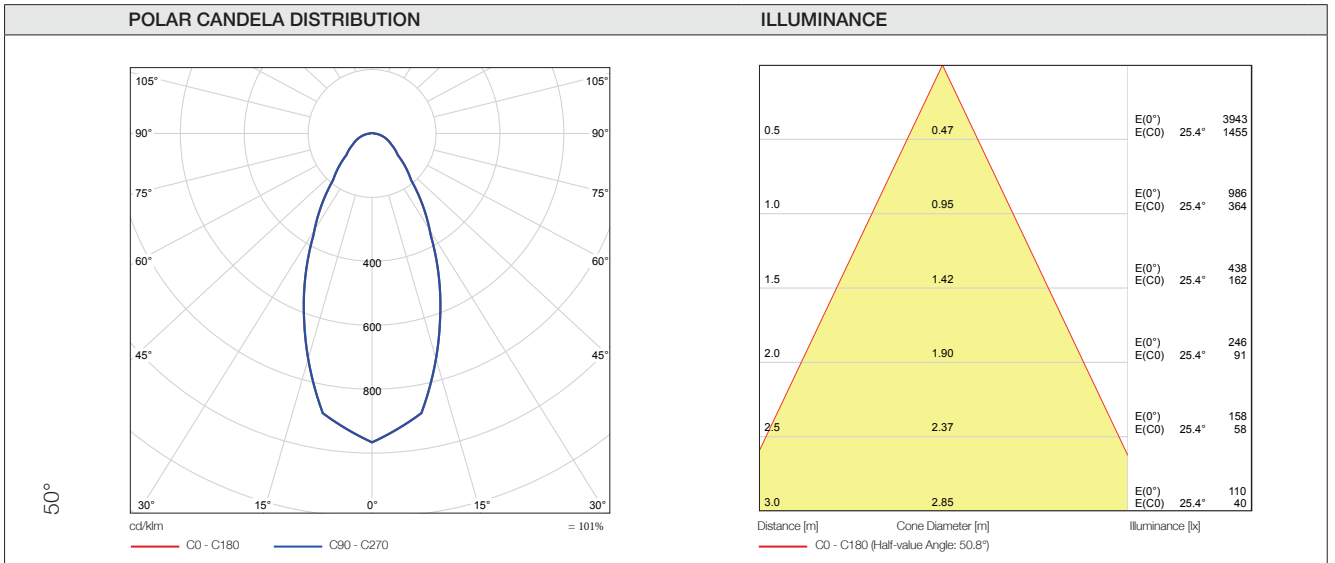

Optical parameters