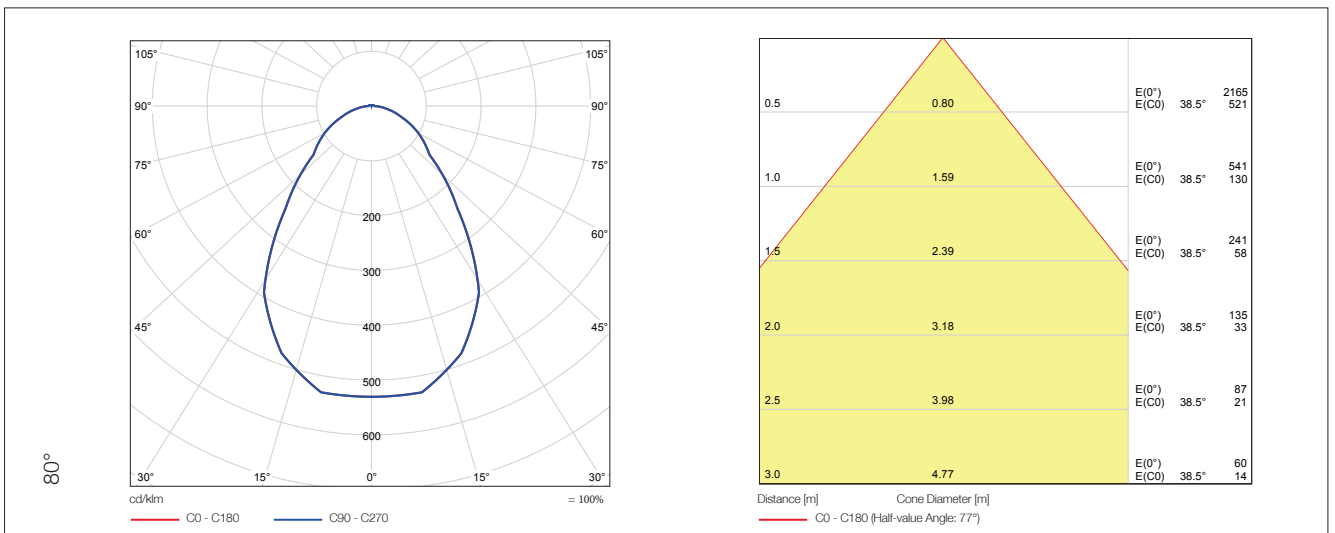

Optical parameters