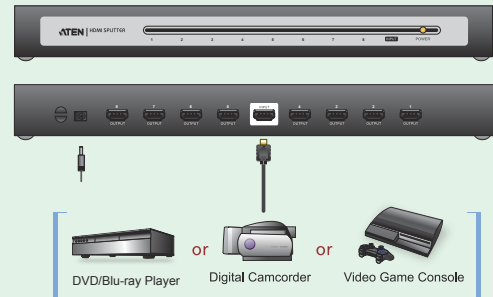

VS0108H

8-Port HDMI Splitter

- The VS0108H HDMI Splitter is the perfect solution for anyone who needs to send one source of digital high definition video to eight HDMI displays at the same time. It supports all HDMI-enabled equipment, such as DVD players, satellite set-top boxes and all HDMI displays. The VS0108H HDMI Splitter is HDCP (High Bandwidth Digital Content Protection) compliant, making it effective for use with all HDMI displays in home theater applications, as well as in corporate, educational and commercial settings.

Features

- Connects one HDMI video source to 8 HDMI displays at the same time
- Cascadable to three levels
- Supports Dolby True HD and DTS HD Master Audio
- Up to 60 Hz refresh rate
- Long distance transmission – 20 m (24 AWG)
- Superior video quality – HDTV resolution of 480p, 720p, 1080i and 1080p (1920x1080); VGA, SVGA, SXGA, UXGA, WUXGA(1920x1200)
- HDMI (Deep Color)
- DDC Compatible
- HDMI and HDCP 1.1 compatible
- Consumer Electronics Control (CEC) allows interconnected HDMI devices to communicate and respond to one remote control
- Signaling rates up to 2.25 Gbits in support of 1080p display
- Rack Mountable

Input

Output

Specification

Function		VS0108H
Display Connections	Direct	8
	Max.	512 (via cascade)
Connectors	Device	HDMI In 1 x HDMI Type A Female (Black)
	Display	HDMI Out 8 x HDMI Type A Female (Black)
	Power Jack	1 x DC Jack
LEDs	Power	1 (Orange)
	Input	1 (Green)
	Outputs 1-8	8 (Green)
Video		HDTV up to 1080p; computer up to WUXGA (1920x1200)
Power Consumption		DC5.3V, 9.5W
Environment	Operating Temp.	0-50°C
	Storage Temp.	-20°C-60°C
	Humidity	0-80% RH, Non-condensing
Physical Properties	Housing	Metal
	Weight	1.74 Kg
	Dimensions (L x W x H)	43.20 x 15.40 x 4.40 cm