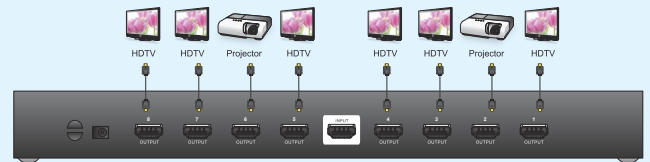

VS0108H

8-Port HDMI Splitter

- The VS0108H HDMI Splitter is the perfect solution for anyone who needs to send one source of digital high definition video to eight HDMI displays at the same time. It supports all HDMI-enabled equipment, such as DVD players, satellite set-top boxes and all HDMI displays. The VS0108H HDMI Splitter is HDCP (High Bandwidth Digital Content Protection) compliant, making it effective for use with all HDMI displays in home theater applications, as well as in corporate, educational and commercial settings.

Features

- Connects one HDMI video source to 8 HDMI displays at the same time
- Cascadable to three levels
- Supports Dolby True HD and DTS HD Master Audio
- Up to 60 Hz refresh rate
- Long distance transmission – 20 m (24 AWG)
- Superior video quality – HDTV resolution of 480p, 720p, 1080i and 1080p (1920x1080); VGA, SVGA, SXGA, UXGA, WUXGA(1920x1200)
- HDMI (Deep Color)
- DDC Compatible
- HDMI and HDCP 1.1 compatible
- Consumer Electronics Control (CEC) allows interconnected HDMI devices to communicate and respond to one remote control
- Signaling rates up to 2.25 Gbits in support of 1080p display
- Rack Mountable

Input

Output

Specification

Function		VS0108H
Display Connections	Direct	8
	Max.	512 (via cascade)
Connectors	Device	HDMI In 1 x HDMI Type A Female (Black)
	Display	HDMI Out 8 x HDMI Type A Female (Black)
	Power Jack	1 x DC Jack
LEDs	Power	1 (Orange)
	Input	1 (Green)
	Outputs 1-8	8 (Green)
Video		HDTV up to 1080p; computer up to WUXGA (1920x1200)
Power Consumption		DC5.3V, 9.5W
Environment	Operating Temp.	0-50°C
	Storage Temp.	-20°C-60°C
	Humidity	0-80% RH, Non-condensing
Physical Properties	Housing	Metal
	Weight	1.74 Kg
	Dimensions (L x W x H)	43.20 x 15.40 x 4.40 cm