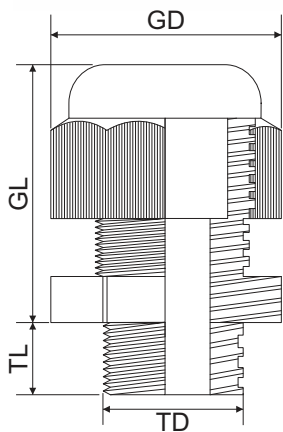

224pcs Cable Gland Set, Metric Thread, White

Item No. 2102CA115

Thread	Cable range (ømm)	TD (ømm)	TL (mm)	GL (mm)	GD (ømm)	Pcs.
M12	3.0 ~ 6.5	11.8	9.0	21.0	17.0	40
M16	4.0 ~ 8.0	15.7	9.0	23.5	20.8	40
M20	6.0 ~ 12.0	19.7	9.0	27.0	26.0	15
M25	13.0 ~ 18.0	24.8	12.5	32.0	35.6	12
M32	16.0 ~ 21.0	31.8	12.5	34.1	37.9	5

Thread	NH (mm)	Pcs.
M12 x 1.5	4.50	40
M16 x 1.5	4.70	40
M20 x 1.5	5.20	15
M25 x 1.5	6.10	12
M32 x 1.5	6.70	5

Specification

Material:

Gland - PA 66

Seal - NBR

Color: White (RAL 9010)

Thread type: Metric

Waterproof class: IP68