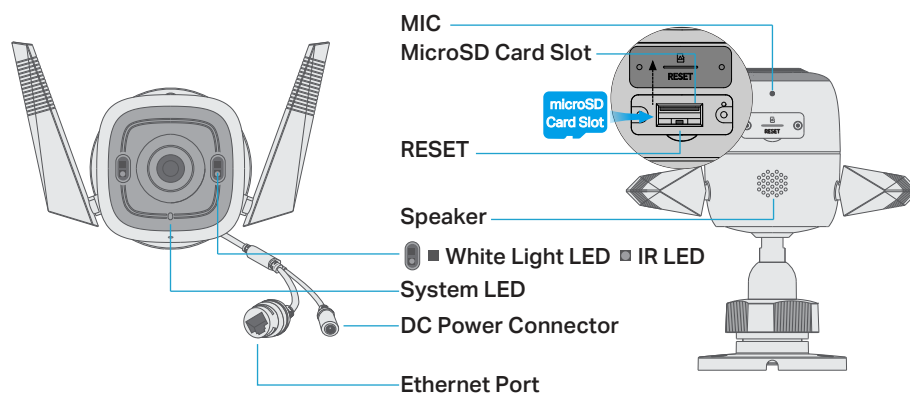

Stores 4MP video directly to a local microSD card[†], offering convenient access to your video footage.

[†]microSD card needs to be purchased separately.

// Specifications

Camera

- Image Sensor: 1/3"
- Resolution: 4MP (2560 × 1440)
- Night Vision: 850 nm IR LED (up to 98 ft)
- Lens: F/NO: 1.61; Focal Length: 3.18 mm

Audio

- Audio Communication: 2-way audio
- Audio Input & Output: Built-in microphone and speaker

Video

- Video Compression: H.264
- Frame Rate: 15fps
- Video Streaming: 4MP

Activity Notifications

- Input Trigger: Motion Detection; Line-Crossing Detection; Area Intrusion Detection; Camera Tampering
- Output Notification: Push notification; Sound/Light alert

// Specifications

Hardware

- Port: Ethernet through RJ45 Port
- Button: RESET button
- LED: System LED; IR LED; White Light
- Adapter Input: 100-240 VAC, 50/60 Hz, 0.3 A
- Adapter Output: 9.0 V, 0.6 A (DC Power)
- External Storage: microSD card slot (Supports 8 GB - 256 GB)
- Dimensions (W x D x H): 5.6*4.1*2.5 in. (142.3*103.4*64.3 mm)