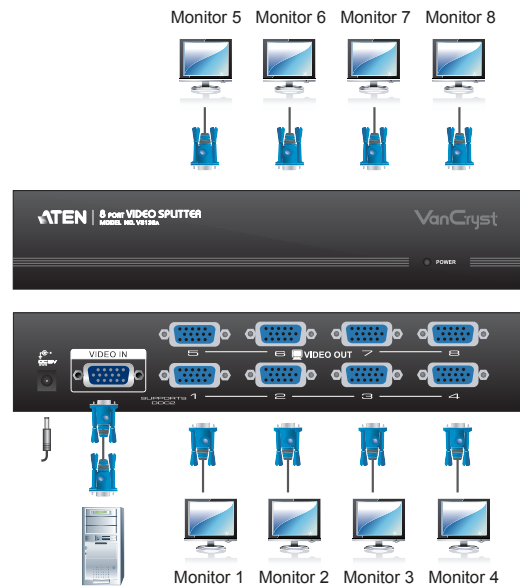

VS132A/VS134A/VS138A

2/4/8-Port Video Splitter

- The VS132A Video Splitter is a boosting device that duplicates a video signal from one source to 2 output devices. Cascadable to three levels, the VS132A provides up to 8 video signals, in addition to extending transmission distance up to 30 m, making it excellent for public broadcast systems. To transmit multiple, high-quality VGA, XGA, SVGA, UXGA, QXGA, WUXGA and multisync video signals over long distance without hassle, the VS132A is your best choice.

Features

- One video input to 2 video outputs
- Supports up to 450 MHz bandwidth
- Cascadable to 3 levels - provides up to 8 video signals
- Long distance transmission - up to 30 m *
- Superior video quality - up to 2048 x 1536
- Supports VGA, XGA, SVGA, UXGA, QXGA, WUXGA and multisync monitors
- Built-in 1.5 GHz amplifier to ensure video system maintain excellent fidelity
- All-metal casing

* Video content sent over very long distance using a VGA cable might result in slight degradation of the video signal and quality.

Specifications

Function	VA132A	VS134A	VS138A
Video Input			
Interface	1 x HDB-15 Male (Blue)	1 x HDB-15 Male (Blue)	1 x HDB-15 Male (Blue)
Impedance	75 Ω		
Max. Distance	1.8 m		
Video Output			
Interface	2 x HDB-15 Female (Blue)	4 x HDB-15 Female (Blue)	8 x HDB-15 Female (Blue)
Impedance	75 Ω		
Video			
Max. Bandwidth	450 MHz		
Max. Resolution	Up to 2048 x 1536		
Max. Distance	Up to 30 m		
Power			
Connectors	1 x DC Jack		
Consumption	5 VDC, 0.78W	5 VDC, 0.95W	5 VDC, 2.25W
Environmental			
Operating Temperature	0-50°C		
Storage Temperature	-20 - 60°C		
Humidity	0 - 80% RH, Non-Condensing		
Physical Properties			
Housing	Metal		
Weight	0.42 kg	0.61 kg	0.69 kg
Dimensions (L x W x H)	13.00 x 7.51 x 4.40 cm	20.00 x 7.51 x 4.40 cm	20.00 x 7.51 x 4.40 cm

Product specifications and appearance are subject to change without notice.

* Via three-level cascade

** Port 1 only