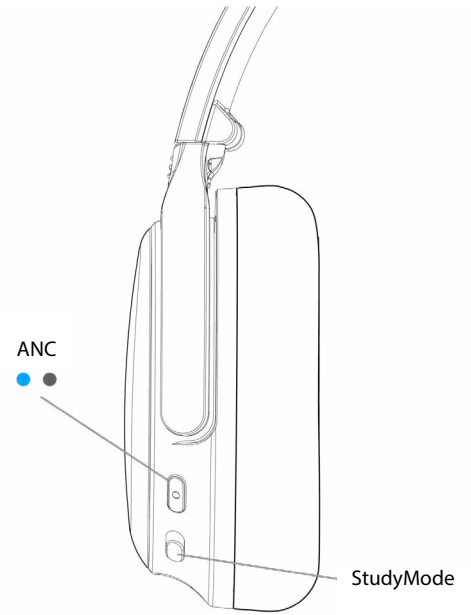

3 Different Modes to Suit the Child's Age & Surroundings

www.buddyphones.com

Hard Case Included

Beam Mic Included

COLOR	CoolBlue	RosePink	SunYellow	GreyMatter	DeepBlue	SnowWhite
PR. CODE	BT-BP-COSMOSP-BLUE	BT-BP-COSMOSP-PINK	BT-BP-COSMOSP-YELLOW	BT-BP-COSMOSP-GREY	BT-BP-COSMOSP-DPBLUE	BT-BP-COSMOSP-WHITE
EAN	4897111740163	4897111740170	4897111740194	4897111740187	4897111740200	4897111740217
UPC	840173600214	840173600221	840173600245	840173600238	840173600252	840173600269