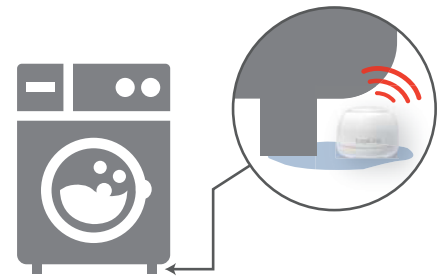

LogiLink®

Water Leakage Detector

Art. No.: SC0105

The Water Leakage Detector finds leaks before damage occurs. Place under washing machine, water heater, dishwasher or sink, alarm will set off once leakage is detected. Prevent further catastrophe to home/office.

Features:

- » Works on both hard and soft surfaces, such as carpet, floor etc. When water cause the two sensing probes to be short-circuit, the alarm will sound off
- » Can be use under washing machine, water heater, dishwasher, toilet sink, humidifier, ice maker, pipes close to outdoor taps
- » 85dB alarm sound, making sure people at home will hear and respond to the leakage
- » Compact size
- » IP65 protection from water jets