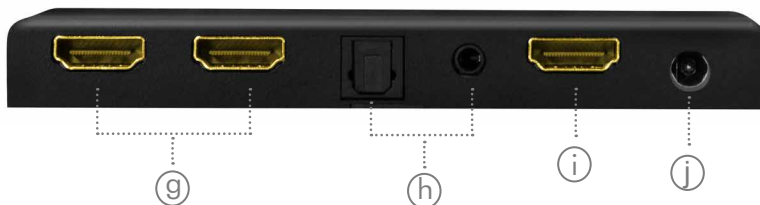

- (g) HDMI output 1-2 port
- (h) TOSLINK digital audio output port
- (i) HDMI Input port
- (j) DC 5V Input

- (a) Power LED
- (b) HDMI input port LED indicator
- (c) HDMI Output 1-2 LED Indicator
- (d) Service port: firmware update for factory use only
- (e) EDID modes:

AUTO: Read the both sink device's EDID information to get the lower resolution EDID to the source, the source device will transmit both supported lower resolution signal to both sink devices.

COPY: Copy the "OUT1" port EDID information to the source device, the source device will transmit the "OUT1" port supported resolution signal to both sink devices.

- (f) 4K → 1080P Switch:
  - OFF: When the dial switch is dialed in "OFF" position, the input and output signal is bypassed.

ON: When the dial switch is dialed in "ON" position, the input and output signal is downscaled (4K→1080p) when the output cannot support the 4K resolution.

Compose Downscaler: Get lowest audio format of the outputs, and compose downscale of video. Downscale function means the product can downscale the input 4K resolution to 1080p by the FHD (1080p) displays and 4K resolution to the 4K displays simultaneously.

- (g) HDMI output 1-2 port
- (h) TOSLINK digital audio output port
- (i) HDMI Input port
- (j) DC 5V Input

*The specifications and pictures are subject to change without prior notice.
*All trade names referenced are the registered trademarks of their respective owners.