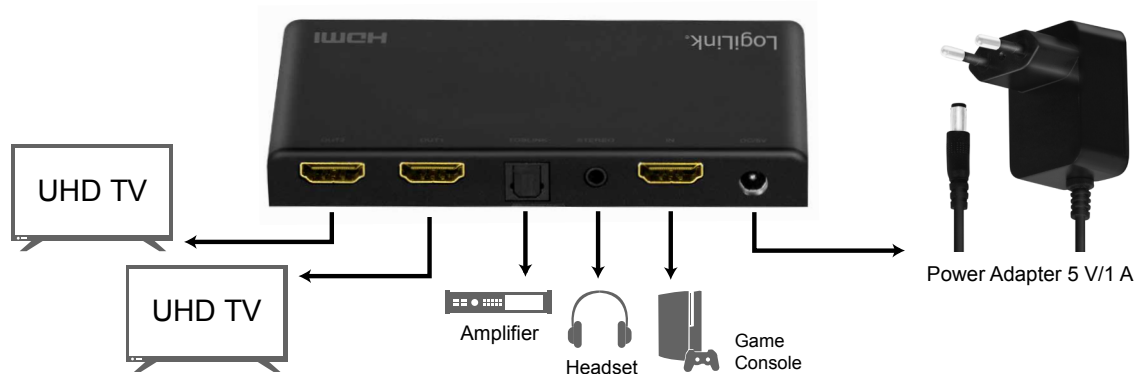

- (a) Power LED
- (b) HDMI input port LED indicator
- (c) HDMI Output 1-2 LED Indicator
- (d) Service port: firmware update for factory use only
- (e) EDID modes:

AUTO: Read the both sink device's EDID information to get the lower resolution EDID to the source, the source device will transmit both supported lower resolution signal to both sink devices.

COPY: Copy the "OUT1" port EDID information to the source device, the source device will transmit the "OUT1" port supported resolution signal to both sink devices.

- (f) 4K → 1080P Switch:
 - OFF: When the dial switch is dialed in "OFF" position, the input and output signal is bypassed.

ON: When the dial switch is dialed in "ON" position, the input and output signal is downscaled (4K→1080p) when the output cannot support the 4K resolution.

Compose Downscaler: Get lowest audio format of the outputs, and compose downscale of video. Downscale function means the product can downscale the input 4K resolution to 1080p by the FHD (1080p) displays and 4K resolution to the 4K displays simultaneously.

- (g) HDMI output 1-2 port
- (h) TOSLINK digital audio output port
- (i) HDMI Input port
- (j) DC 5V Input

*The specifications and pictures are subject to change without prior notice.
*All trade names referenced are the registered trademarks of their respective owners.