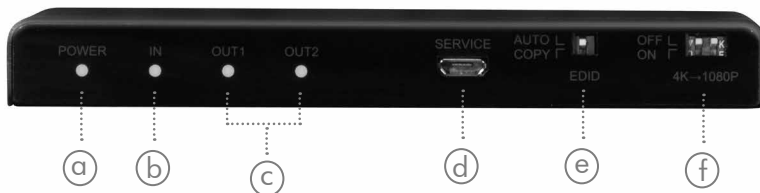

Features:

- » Connects one HDMI source to two HDMI displays at the same time
- » Resolution up to UHD 4K@60 Hz (YUV 4:4:4) and Full 3D
- » Bandwidth: 6 Gbps/600 MHz per Channel (18 Gbps total)
- » Supports HDCP 2.2, DDC, HDR and CEC functions
- » Supports EDID control (auto/copy mode) and Downscaler ON/OFF switch
- » Supports audio extraction for stereo and Toslink outputs
- » Supports 12bit per channel (36bit all channels) deep color
- » Supports uncompressed audio such as LPCM
- » Supports compressed audio such as DTS, Dolby Digital (including DTS-HD Master Audio™ and Dolby TrueHD)

Front

- (a) Power LED
- (b) HDMI input port LED indicator
- (c) HDMI Output 1-2 LED Indicator
- (d) Service port: firmware update for factory use only
- (e) EDID modes:
- (f) 4K → 1080P Switch:

Back