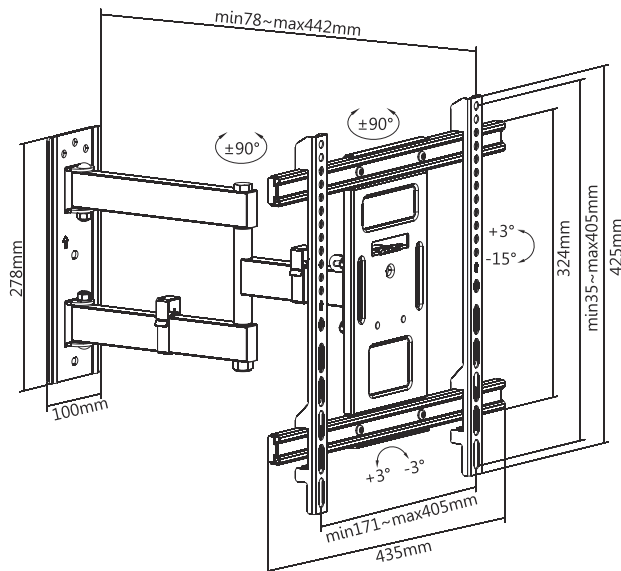

LogiLink®

Full Motion TV Wall Mount

Art. No.: BP0112
BP0113

Package Contents:

- » 1 x Wall Mount
- » 1 x Screw Package
- » 1 x User Manual

Package Information:

Art-No.	Packing Dimension	Packing Weight	Carton Dimension	Carton Q'ty	Carton Weight
BP0112	308 x 442 x 68mm	4.75kg	460 x 325 x 295mm	4pcs	20.55kg
BP0113	347 x 442 x 85mm	6.8kg	455 x 360 x 190mm	2pcs	14.65kg

*The specifications and pictures are subject to change without prior notice.
*All trade names referenced are the registered trademarks of their respective owners.

Best Connectivity