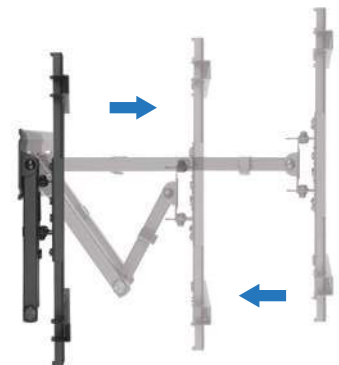

### Features:

- » Sturdy steel frame construction; a maximum capacity of 50kg
- » Built-in level adjustment ensures perfect positioning

Cable management keeps everything organized.

Tilt design for optimal viewing angles.

Arm extension provides a wide range of viewing angles.

\*The specifications and pictures are subject to change without prior notice.  
\*All trade names referenced are the registered trademarks of their respective owners.