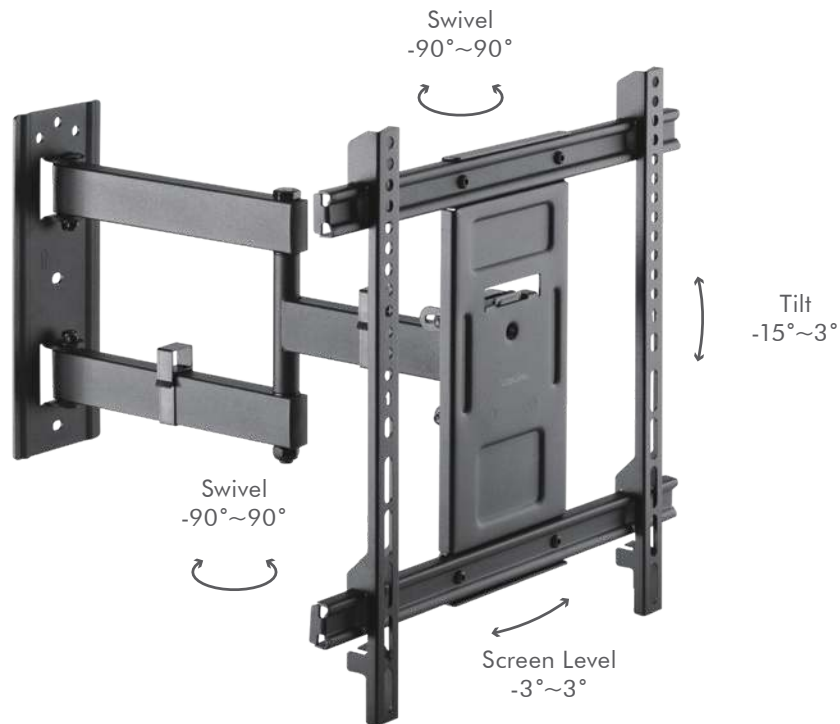

## Full Motion TV Wall Mount

Art. No.: BP0112  
BP0113

Free up space while improving the overall design of your living room.

\*The specifications and pictures are subject to change without prior notice.  
\*All trade names referenced are the registered trademarks of their respective owners.

## Full Motion TV Wall Mount

Art. No.: BP0112  
BP0113

### Features:

- » Sturdy steel frame construction; a maximum capacity of 50kg
- » Built-in level adjustment ensures perfect positioning

Cable management keeps everything organized.

Tilt design for optimal viewing angles.

### Specifications:

BP0112

BP0113

Screen Size	32"-70" flat/curved TVs	37"-80" flat/curved TVs
Weight Capacity	50kg	50kg
VESA Plate Compatible	200x100, 200x200, 300x200, 300x300, 400x200, 400x300, 400x400	200x200, 300x200, 300x300, 400x200, 400x300, 400x400, 600x400
Wall Clearance	78-442mm	76-620mm
Tilt	-15°~3°	-15°~3°
Swivel	-90°~90°	-90°~90°
Screen Level	-3°~3°	-3°~3°
Materials	Steel, Plastic, ABS	Steel, Plastic, ABS
Color	Black	Black
Dimensions	442 x 435 x 425mm	620 x 685 x 425mm
EAN Code	4052792060195	4052792060201