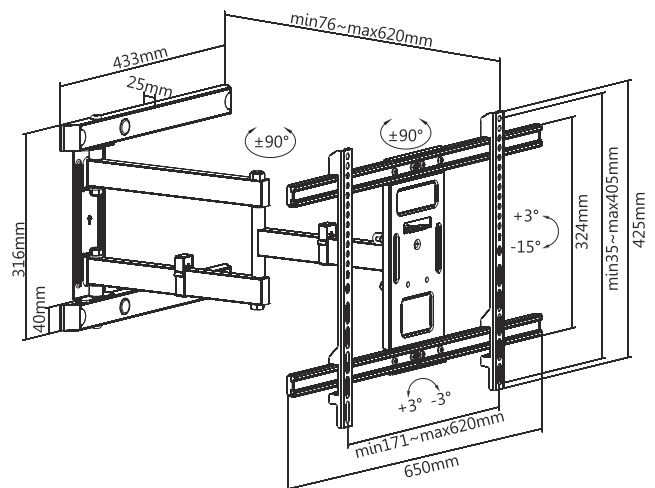

### Specifications:

BP0112

BP0113

Screen Size	32"-70" flat/curved TVs	37"-80" flat/curved TVs
Weight Capacity	50kg	50kg
VESA Plate Compatible	200x100, 200x200, 300x200, 300x300, 400x200, 400x300, 400x400	200x200, 300x200, 300x300, 400x200, 400x300, 400x400, 600x400
Wall Clearance	78-442mm	76-620mm
Tilt	-15°~3°	-15°~3°
Swivel	-90°~90°	-90°~90°
Screen Level	-3°~3°	-3°~3°
Materials	Steel, Plastic, ABS	Steel, Plastic, ABS
Color	Black	Black
Dimensions	442 x 435 x 425mm	620 x 685 x 425mm
EAN Code	4052792060195	4052792060201

## Full Motion TV Wall Mount

Art. No.: BP0112  
BP0113

**BP0112**

**BP0113**

**Package Contents:**

- » 1 x Wall Mount
- » 1 x Screw Package
- » 1 x User Manual

**Package Information:**

Art-No.	Packing Dimension	Packing Weight	Carton Dimension	Carton Q'ty	Carton Weight
BP0112	308 x 442 x 68mm	4.75kg	460 x 325 x 295mm	4pcs	20.55kg
BP0113	347 x 442 x 85mm	6.8kg	455 x 360 x 190mm	2pcs	14.65kg