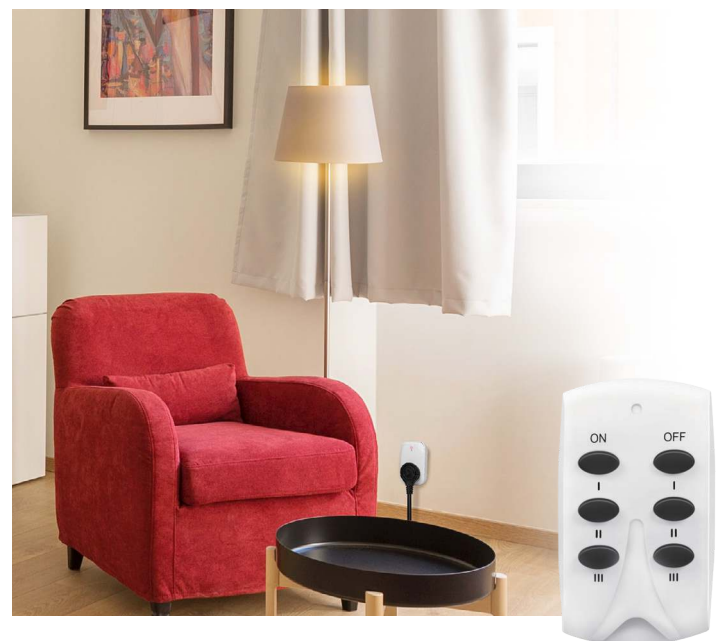

RoHS
compliant

*Do not plug in a row.
*Do not operate under cover.

*For dry indoor use only.
*Voltage-free only when plug is disconnected.

*The specifications and pictures are subject to change without prior notice.
*All trade names referenced are the registered trademarks of their respective owners.

EC0007

4 052792 056808

Made in China