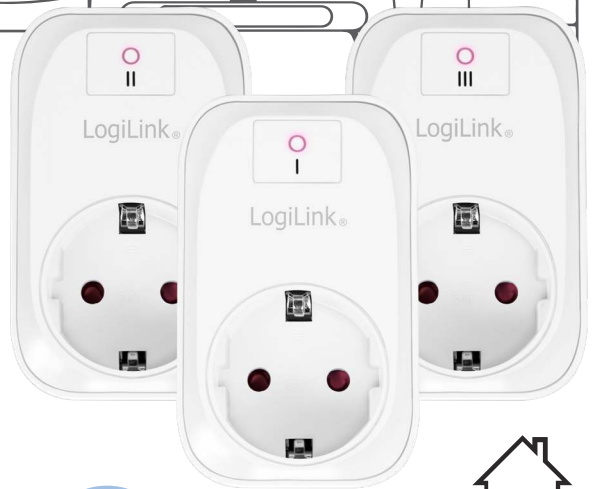

RoHS
compliant

*The specifications and pictures are subject to change without prior notice.
*All trade names referenced are the registered trademarks of their respective owners.

EC0007

4 052792 056808

Made in China

Best Connectivity