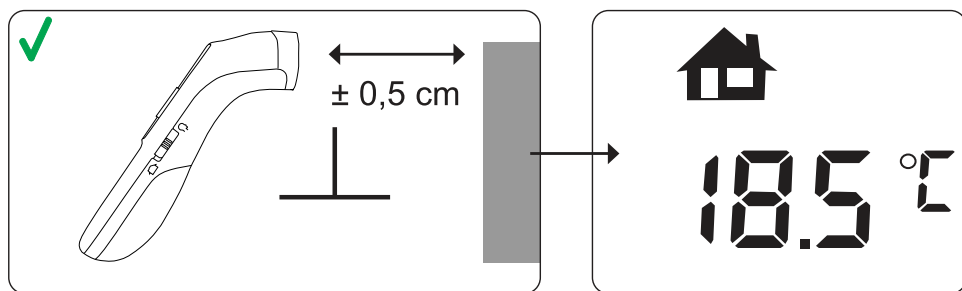

Specifications

Model	Infrared thermometer FT38 / A200
Measurement range	Human body mode: 32.0~42.9°C or 89.6~109.22°F Object mode: 0~99.9°C or 32.0~211.8°F
Minimum scale	0.1°C/°F
Accuracy	32.0~35.9°C ±0.3°C / 36.0~39.0°C ±0.2°C / 39.1~42.9°C ±0.3°C
Air pressure	86~106Kpa
Tones	Power on and ready for working: a short beep
	Body measurement finished: 1 long beep tone when lower than 37.8°C or 100°F 6 short beeps when equal or higher than 37.8°C or 100°F
	System failure: 2 short beeps
Memory	25 in memory mode
Indicator Light	Green light for working
	Green light for body temperature lower than 37.8°C or 100°F Red light for body temperature equal or higher than 37.8°C or 100°F
Operating temperature	Temperature: 10.0~40.0°C or 50.0~104.0°F Humidity: 15~95% RH
Storage environment	Temperature: -25~55°C or -13~131.0°F Humidity: 15~95% RH
Auto shut/off	About 30 seconds after no using
Battery	2x1,5V AAA Alkaline battery
Size	168x54x44 mm
Weight	73g (exclude the battery)

CE 0123

Imported by: Hesdo bv.
Aziëlaan 12, 5232BA
's-Hertogenbosch
The Netherlands

FYSIC

Infrared Thermometer FT38

4 Body mode 

* Low-grade fever: 37.8 - 38.4°C. Fever: 38.5°C or higher

5 Object mode 

6 Auto off