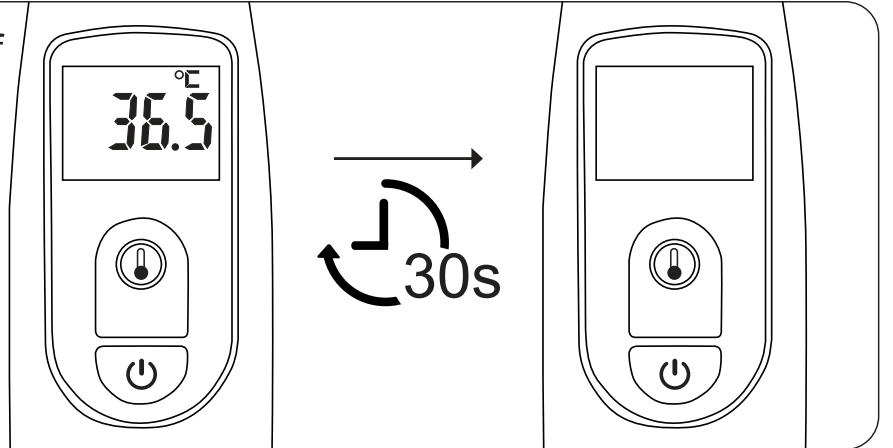

Specifications

Model	Infrared thermometer FT38 / A200
Measurement range	Human body mode: 32.0~42.9°C or 89.6~109.22°F Object mode: 0~99.9°C or 32.0~211.8°F
Minimum scale	0.1°C/°F
Accuracy	32.0~35.9°C ±0.3°C / 36.0~39.0°C ±0.2°C / 39.1~42.9°C ±0.3°C
Air pressure	86~106Kpa
Tones	Power on and ready for working: a short beep
	Body measurement finished: 1 long beep tone when lower than 37.8°C or 100°F 6 short beeps when equal or higher than 37.8°C or 100°F
	System failure: 2 short beeps
Memory	25 in memory mode
Indicator Light	Green light for working
	Green light for body temperature lower than 37.8°C or 100°F Red light for body temperature equal or higher than 37.8°C or 100°F
Operating temperature	Temperature: 10.0~40.0°C or 50.0~104.0°F Humidity: 15~95% RH
Storage environment	Temperature: -25~55°C or -13~131.0°F Humidity: 15~95% RH
Auto shut/off	About 30 seconds after no using
Battery	2x1,5V AAA Alkaline battery
Size	168x54x44 mm
Weight	73g (exclude the battery)

CE 0123

Imported by: Hesdo bv.
Aziëlaan 12, 5232BA
's-Hertogenbosch
The Netherlands

FYSIC

Infrared Thermometer FT38

4 Body mode 

* Low-grade fever: 37.8 - 38.4°C. Fever: 38.5°C or higher

5 Object mode 

6 Auto off