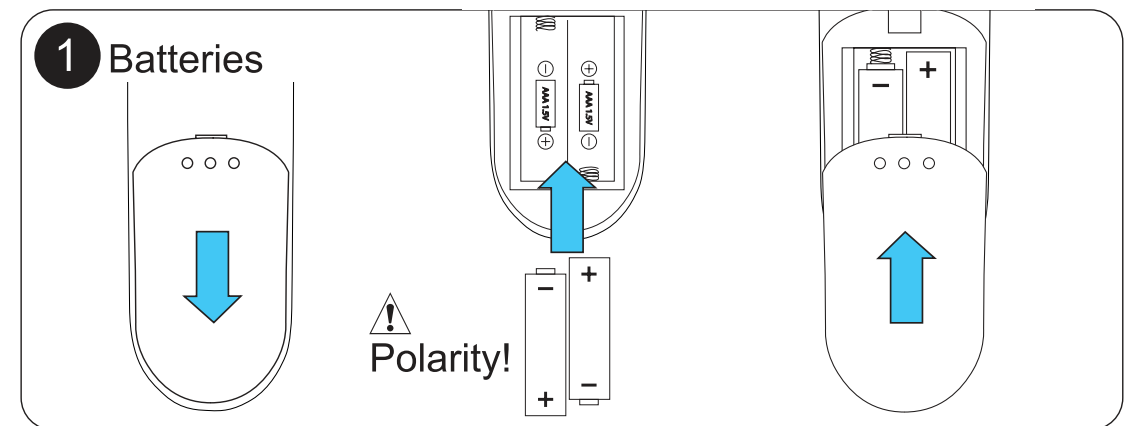

CE 0123

Imported by: Hesdo bv.
Aziëlaan 12, 5232BA
's-Hertogenbosch
The Netherlands

FYSIC

Infrared Thermometer FT38

4 Body mode 

* Low-grade fever: 37.8 - 38.4°C. Fever: 38.5°C or higher

5 Object mode 

6 Auto off