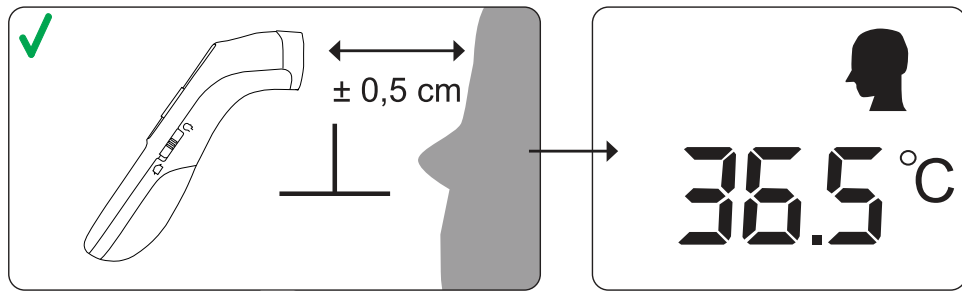

Specifications

Model	Infrared thermometer FT38 / A200
Measurement range	Human body mode: 32.0~42.9°C or 89.6~109.22°F Object mode: 0~99.9°C or 32.0~211.8°F
Minimum scale	0.1°C/°F
Accuracy	32.0~35.9°C ±0.3°C / 36.0~39.0°C ±0.2°C / 39.1~42.9°C ±0.3°C
Air pressure	86~106Kpa
Tones	Power on and ready for working: a short beep
	Body measurement finished: 1 long beep tone when lower than 37.8°C or 100°F 6 short beeps when equal or higher than 37.8°C or 100°F
	System failure: 2 short beeps
Memory	25 in memory mode
Indicator Light	Green light for working
	Green light for body temperature lower than 37.8°C or 100°F Red light for body temperature equal or higher than 37.8°C or 100°F
Operating temperature	Temperature: 10.0~40.0°C or 50.0~104.0°F Humidity: 15~95% RH
Storage environment	Temperature: -25~55°C or -13~131.0°F Humidity: 15~95% RH
Auto shut/off	About 30 seconds after no using
Battery	2x1,5V AAA Alkaline battery
Size	168x54x44 mm
Weight	73g (exclude the battery)

CE 0123

Imported by: Hesdo bv.
Aziëlaan 12, 5232BA
's-Hertogenbosch
The Netherlands

FYSIC

Infrared Thermometer FT38

4 Body mode 

* Low-grade fever: 37.8 - 38.4°C. Fever: 38.5°C or higher

5 Object mode 

6 Auto off