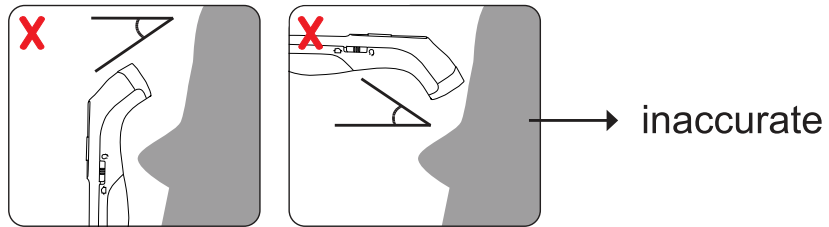

CE 0123

Imported by: Hesdo bv.
Aziëlaan 12, 5232BA
's-Hertogenbosch
The Netherlands

FYSIC

Infrared Thermometer FT38

4 Body mode 

* Low-grade fever: 37.8 - 38.4°C. Fever: 38.5°C or higher

5 Object mode 

6 Auto off