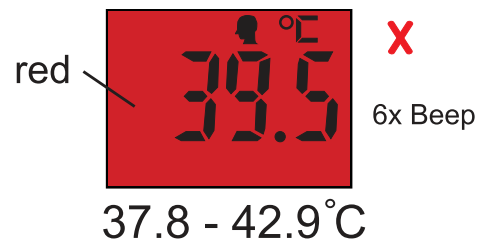

Specifications

Model	Infrared thermometer FT38 / A200
Measurement range	Human body mode: 32.0~42.9°C or 89.6~109.22°F Object mode: 0~99.9°C or 32.0~211.8°F
Minimum scale	0.1°C/°F
Accuracy	32.0~35.9°C ±0.3°C / 36.0~39.0°C ±0.2°C / 39.1~42.9°C ±0.3°C
Air pressure	86~106Kpa
Tones	Power on and ready for working: a short beep
	Body measurement finished: 1 long beep tone when lower than 37.8°C or 100°F 6 short beeps when equal or higher than 37.8°C or 100°F
	System failure: 2 short beeps
Memory	25 in memory mode
Indicator Light	Green light for working
	Green light for body temperature lower than 37.8°C or 100°F Red light for body temperature equal or higher than 37.8°C or 100°F
Operating temperature	Temperature: 10.0~40.0°C or 50.0~104.0°F Humidity: 15~95% RH
Storage environment	Temperature: -25~55°C or -13~131.0°F Humidity: 15~95% RH
Auto shut/off	About 30 seconds after no using
Battery	2x1,5V AAA Alkaline battery
Size	168x54x44 mm
Weight	73g (exclude the battery)

CE 0123

Imported by: Hesdo bv.
Aziëlaan 12, 5232BA
's-Hertogenbosch
The Netherlands

FYSIC

Infrared Thermometer FT38

4 Body mode 

* Low-grade fever: 37.8 - 38.4°C. Fever: 38.5°C or higher

5 Object mode 

6 Auto off