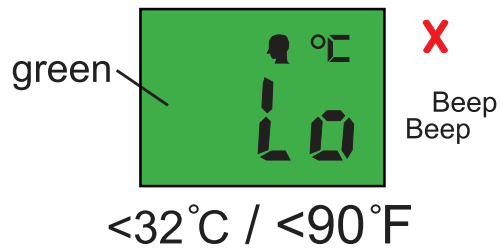

Specifications

Model	Infrared thermometer FT38 / A200
Measurement range	Human body mode: 32.0~42.9°C or 89.6~109.22°F Object mode: 0~99.9°C or 32.0~211.8°F
Minimum scale	0.1°C/°F
Accuracy	32.0~35.9°C ±0.3°C / 36.0~39.0°C ±0.2°C / 39.1~42.9°C ±0.3°C
Air pressure	86~106Kpa
Tones	Power on and ready for working: a short beep
	Body measurement finished: 1 long beep tone when lower than 37.8°C or 100°F 6 short beeps when equal or higher than 37.8°C or 100°F
	System failure: 2 short beeps
Memory	25 in memory mode
Indicator Light	Green light for working
	Green light for body temperature lower than 37.8°C or 100°F Red light for body temperature equal or higher than 37.8°C or 100°F
Operating temperature	Temperature: 10.0~40.0°C or 50.0~104.0°F Humidity: 15~95% RH
Storage environment	Temperature: -25~55°C or -13~131.0°F Humidity: 15~95% RH
Auto shut/off	About 30 seconds after no using
Battery	2x1,5V AAA Alkaline battery
Size	168x54x44 mm
Weight	73g (exclude the battery)

CE 0123

Imported by: Hesdo bv.
Aziëlaan 12, 5232BA
's-Hertogenbosch
The Netherlands

FYSIC

Infrared Thermometer FT38

4 Body mode 

* Low-grade fever: 37.8 - 38.4°C. Fever: 38.5°C or higher

5 Object mode 

6 Auto off