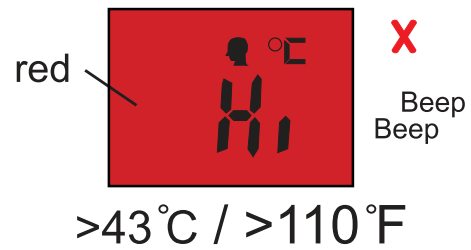

Specifications

Model	Infrared thermometer FT38 / A200
Measurement range	Human body mode: 32.0~42.9°C or 89.6~109.22°F Object mode: 0~99.9°C or 32.0~211.8°F
Minimum scale	0.1°C/°F
Accuracy	32.0~35.9°C ±0.3°C / 36.0~39.0°C ±0.2°C / 39.1~42.9°C ±0.3°C
Air pressure	86~106Kpa
Tones	Power on and ready for working: a short beep
	Body measurement finished: 1 long beep tone when lower than 37.8°C or 100°F 6 short beeps when equal or higher than 37.8°C or 100°F
	System failure: 2 short beeps
Memory	25 in memory mode
Indicator Light	Green light for working
	Green light for body temperature lower than 37.8°C or 100°F Red light for body temperature equal or higher than 37.8°C or 100°F
Operating temperature	Temperature: 10.0~40.0°C or 50.0~104.0°F Humidity: 15~95% RH
Storage environment	Temperature: -25~55°C or -13~131.0°F Humidity: 15~95% RH
Auto shut/off	About 30 seconds after no using
Battery	2x1,5V AAA Alkaline battery
Size	168x54x44 mm
Weight	73g (exclude the battery)

CE 0123

Imported by: Hesdo bv.
Aziëlaan 12, 5232BA
's-Hertogenbosch
The Netherlands

FYSIC

Infrared Thermometer FT38

4 Body mode 

* Low-grade fever: 37.8 - 38.4°C. Fever: 38.5°C or higher

5 Object mode 

6 Auto off