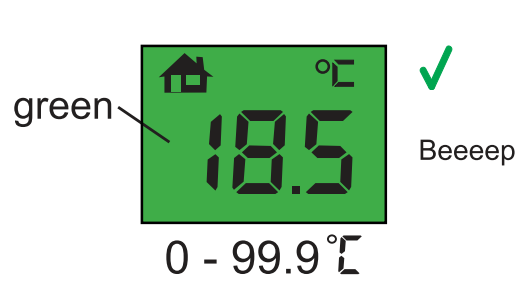

Specifications

Model	Infrared thermometer FT38 / A200
Measurement range	Human body mode: 32.0~42.9°C or 89.6~109.22°F Object mode: 0~99.9°C or 32.0~211.8°F
Minimum scale	0.1°C/°F
Accuracy	32.0~35.9°C ±0.3°C / 36.0~39.0°C ±0.2°C / 39.1~42.9°C ±0.3°C
Air pressure	86~106Kpa
Tones	Power on and ready for working: a short beep
	Body measurement finished: 1 long beep tone when lower than 37.8°C or 100°F 6 short beeps when equal or higher than 37.8°C or 100°F
	System failure: 2 short beeps
Memory	25 in memory mode
Indicator Light	Green light for working
	Green light for body temperature lower than 37.8°C or 100°F Red light for body temperature equal or higher than 37.8°C or 100°F
Operating temperature	Temperature: 10.0~40.0°C or 50.0~104.0°F Humidity: 15~95% RH
Storage environment	Temperature: -25~55°C or -13~131.0°F Humidity: 15~95% RH
Auto shut/off	About 30 seconds after no using
Battery	2x1,5V AAA Alkaline battery
Size	168x54x44 mm
Weight	73g (exclude the battery)

CE 0123

Imported by: Hesdo bv.
Aziëlaan 12, 5232BA
's-Hertogenbosch
The Netherlands

FYSIC

Infrared Thermometer FT38

4 Body mode 

* Low-grade fever: 37.8 - 38.4°C. Fever: 38.5°C or higher

5 Object mode 

6 Auto off