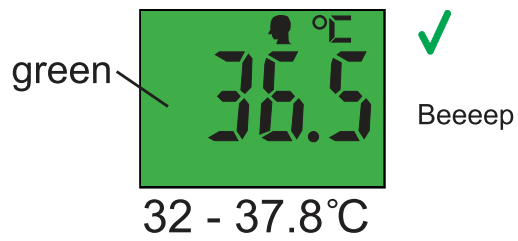

Specifications

Model	Infrared thermometer FT38 / A200
Measurement range	Human body mode: 32.0~42.9°C or 89.6~109.22°F Object mode: 0~99.9°C or 32.0~211.8°F
Minimum scale	0.1°C/°F
Accuracy	32.0~35.9°C ±0.3°C / 36.0~39.0°C ±0.2°C / 39.1~42.9°C ±0.3°C
Air pressure	86~106Kpa
Tones	Power on and ready for working: a short beep
	Body measurement finished: 1 long beep tone when lower than 37.8°C or 100°F 6 short beeps when equal or higher than 37.8°C or 100°F
	System failure: 2 short beeps
Memory	25 in memory mode
Indicator Light	Green light for working
	Green light for body temperature lower than 37.8°C or 100°F Red light for body temperature equal or higher than 37.8°C or 100°F
Operating temperature	Temperature: 10.0~40.0°C or 50.0~104.0°F Humidity: 15~95% RH
Storage environment	Temperature: -25~55°C or -13~131.0°F Humidity: 15~95% RH
Auto shut/off	About 30 seconds after no using
Battery	2x1,5V AAA Alkaline battery
Size	168x54x44 mm
Weight	73g (exclude the battery)

CE 0123

Imported by: Hesdo bv.
Aziëlaan 12, 5232BA
's-Hertogenbosch
The Netherlands

FYSIC

Infrared Thermometer FT38

4 Body mode 

* Low-grade fever: 37.8 - 38.4°C. Fever: 38.5°C or higher

5 Object mode 

6 Auto off