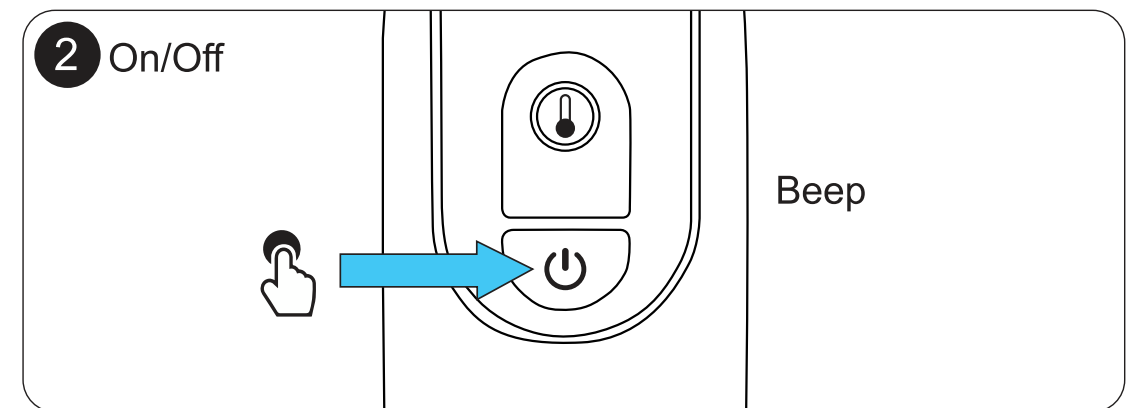

CE 0123

Imported by: Hesdo bv.
Aziëlaan 12, 5232BA
's-Hertogenbosch
The Netherlands

FYSIC

Infrared Thermometer FT38

4 Body mode 

* Low-grade fever: 37.8 - 38.4°C. Fever: 38.5°C or higher

5 Object mode 

6 Auto off