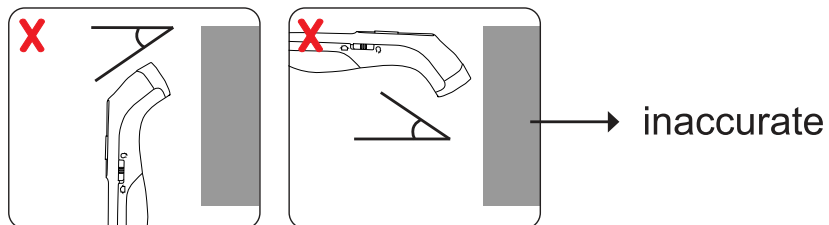

CE 0123

Imported by: Hesdo bv.
Aziëlaan 12, 5232BA
's-Hertogenbosch
The Netherlands

FYSIC

Infrared Thermometer FT38

4 Body mode 

* Low-grade fever: 37.8 - 38.4°C. Fever: 38.5°C or higher

5 Object mode 

6 Auto off