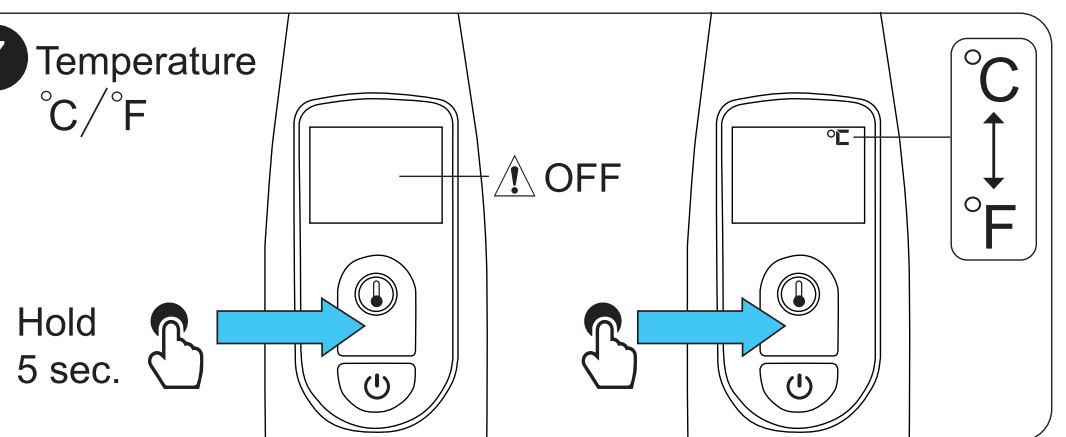

7 Temperature °C/°F