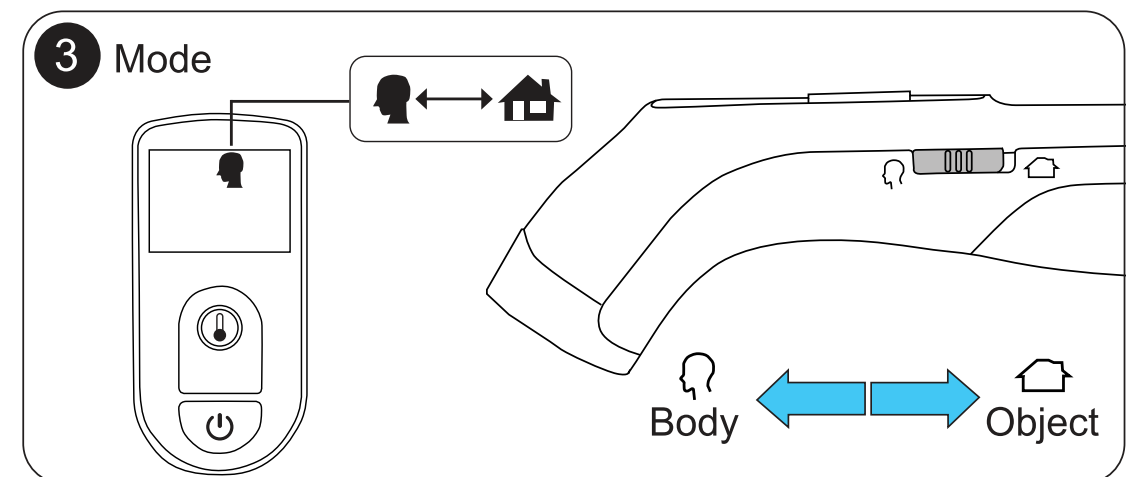

CE 0123

Imported by: Hesdo bv.
Aziëlaan 12, 5232BA
's-Hertogenbosch
The Netherlands

FYSIC

Infrared Thermometer FT38

4 Body mode 

* Low-grade fever: 37.8 - 38.4°C. Fever: 38.5°C or higher

5 Object mode 

6 Auto off