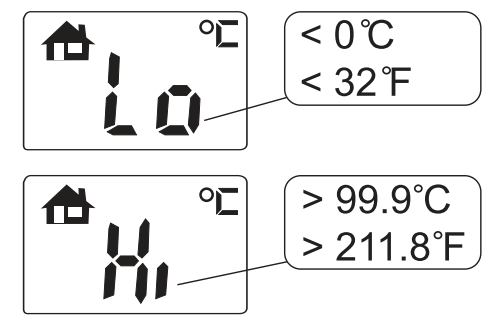

Specifications

Model	Infrared thermometer FT38 / A200
Measurement range	Human body mode: 32.0~42.9°C or 89.6~109.22°F Object mode: 0~99.9°C or 32.0~211.8°F
Minimum scale	0.1°C/°F
Accuracy	32.0~35.9°C ±0.3°C / 36.0~39.0°C ±0.2°C / 39.1~42.9°C ±0.3°C
Air pressure	86~106Kpa
Tones	Power on and ready for working: a short beep
	Body measurement finished: 1 long beep tone when lower than 37.8°C or 100°F 6 short beeps when equal or higher than 37.8°C or 100°F
	System failure: 2 short beeps
Memory	25 in memory mode
Indicator Light	Green light for working
	Green light for body temperature lower than 37.8°C or 100°F Red light for body temperature equal or higher than 37.8°C or 100°F
Operating temperature	Temperature: 10.0~40.0°C or 50.0~104.0°F Humidity: 15~95% RH
Storage environment	Temperature: -25~55°C or -13~131.0°F Humidity: 15~95% RH
Auto shut/off	About 30 seconds after no using
Battery	2x1,5V AAA Alkaline battery
Size	168x54x44 mm
Weight	73g (exclude the battery)

CE 0123

Imported by: Hesdo bv.
Aziëlaan 12, 5232BA
's-Hertogenbosch
The Netherlands

FYSIC

Infrared Thermometer FT38

4 Body mode 

* Low-grade fever: 37.8 - 38.4°C. Fever: 38.5°C or higher

5 Object mode 

6 Auto off