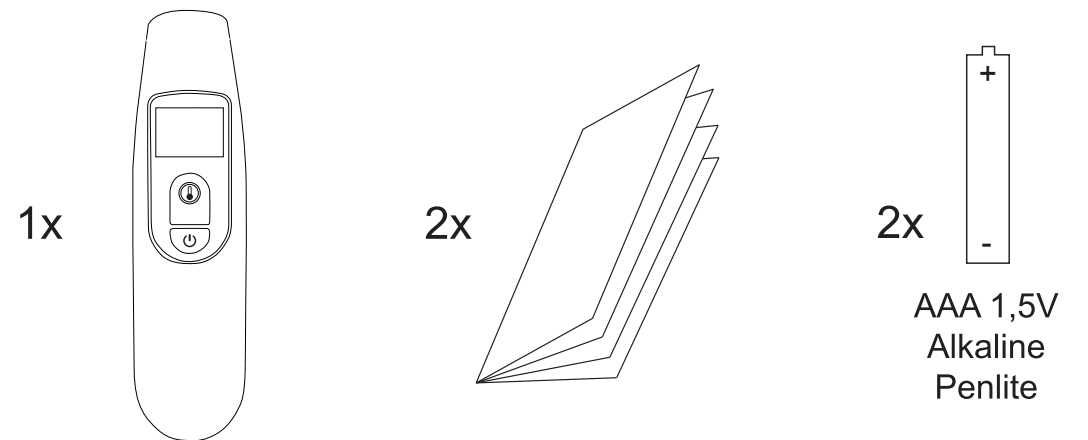

Specifications

Model	Infrared thermometer FT38 / A200
Measurement range	Human body mode: 32.0~42.9°C or 89.6~109.22°F Object mode: 0~99.9°C or 32.0~211.8°F
Minimum scale	0.1°C/°F
Accuracy	32.0~35.9°C ±0.3°C / 36.0~39.0°C ±0.2°C / 39.1~42.9°C ±0.3°C
Air pressure	86~106Kpa
Tones	Power on and ready for working: a short beep
	Body measurement finished: 1 long beep tone when lower than 37.8°C or 100°F 6 short beeps when equal or higher than 37.8°C or 100°F
	System failure: 2 short beeps
Memory	25 in memory mode
Indicator Light	Green light for working
	Green light for body temperature lower than 37.8°C or 100°F Red light for body temperature equal or higher than 37.8°C or 100°F
Operating temperature	Temperature: 10.0~40.0°C or 50.0~104.0°F Humidity: 15~95% RH
Storage environment	Temperature: -25~55°C or -13~131.0°F Humidity: 15~95% RH
Auto shut/off	About 30 seconds after no using
Battery	2x1,5V AAA Alkaline battery
Size	168x54x44 mm
Weight	73g (exclude the battery)

CE 0123

Imported by: Hesdo bv.
Aziëlaan 12, 5232BA
's-Hertogenbosch
The Netherlands

FYSIC

Infrared Thermometer FT38

4 Body mode 

* Low-grade fever: 37.8 - 38.4°C. Fever: 38.5°C or higher

5 Object mode 

6 Auto off