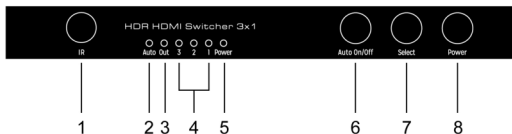

1. Gerätekomponenten

Equip 332725

1. IR Receiver	5. Power LED light
2. Auto switch LED light	6. Auto on/off: auto switch function on/off key
3. Output LED light	7. Select:output switch button
4. Input LED Light(1~3)	8. Power key