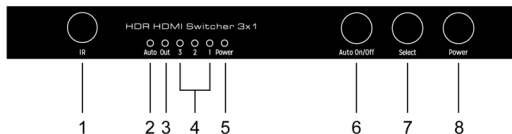

1. Descrizione del prodotto

Equip 332725

1. IR Receiver
2. Auto switch LED light
3. Output LED light
4. Input LED Light(1~3)
5. Power LED light
6. Auto on/off: auto switch function on/off key
7. Select:output switch button
8. Power key