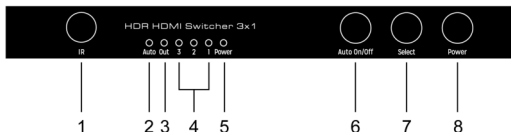

1. Descripción del producto

Equip 332725

1. IR Receiver
2. Auto switch LED light
3. Output LED light
4. Input LED Light(1~3)
5. Power LED light
6. Auto on/off: auto switch function on/off key
7. Select:output switch button
8. Power key