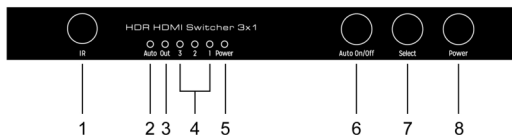

1. Aperçu du produit

Equip 332725

1. IR Receiver	5. Power LED light
2. Auto switch LED light	6. Auto on/off: auto switch function on/off key
3. Output LED light	7. Select:output switch button
4. Input LED Light(1~3)	8. Power key