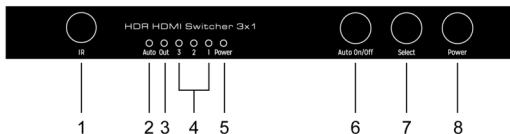

1. Resumo do produto

Equip 332725

1. IR Receiver
2. Auto switch LED light
3. Output LED light
4. Input LED Light(1~3)
5. Power LED light
6. Auto on/off: auto switch function on/off key
7. Select:output switch button
8. Power key