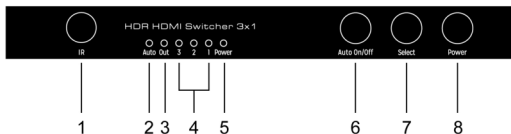

Multilingual Quick Installation Guide

HDMI 2.0 Switch, 3x1

332725

HDMI 2.0 Switch, 5x1

332726

1. Product overview

Equip 332725

- | | |
|--------------------------|---|
| 1. IR Receiver | 5. Power LED light |
| 2. Auto switch LED light | 6. Auto on/off: auto switch function on/off key |
| 3. Output LED light | 7. Select:output switch button |
| 4. Input LED Light(1~3) | 8. Power key |